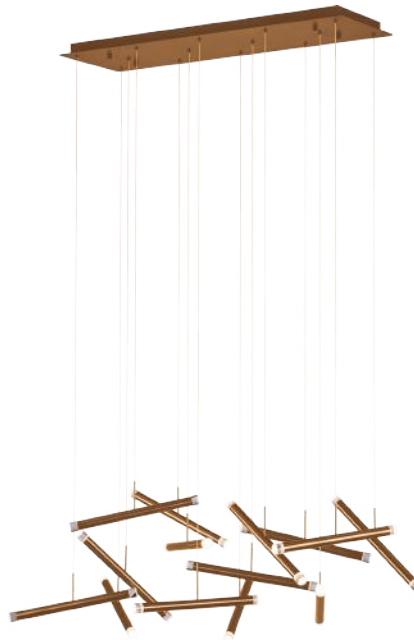

PROJECT			
DATE		TYPE	

PP020238-SDG

PP020238-BC

SEESAW

Material:
Steel, Aluminum

Optical Lens:
Acrylic

Finishes:
BC - Brushed Champagne
SDG - Satin Dark Gray

Color Temp.:
3000K

CRI (Ra):
≥90

LED Rated Life:
≈50,000 Hours

Dimming:
100% - 10%

PP020238

Wattage:	70W
Voltage:	100~130V
Total Lumens:	5880
Delivered Lumens:	2552

Dimmable with ELV or TRIAC Dimmer (Not Included)

PageOne Furnishing & Lighting Co., Ltd.