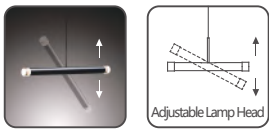

PROJECT			
DATE		TYPE	

PP020238-SDG

PP020238-BC

SEESAW

Material:
Steel, Aluminum

Optical Lens:
Acrylic

Finishes:
BC - Brushed Champagne
SDG - Satin Dark Gray

Color Temp.:
3000K