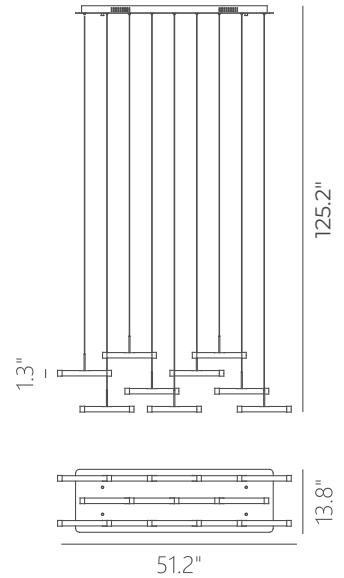

PROJECT			
DATE		TYPE	

PP020238-SDG

PP020238-BC

SEESAW

Material:
Steel, Aluminum

Optical Lens:
Acrylic

Finishes:
BC - Brushed Champagne
SDG - Satin Dark Gray

Color Temp.:
3000K

CRI (Ra):
≥90

LED Rated Life:
≈50,000 Hours

Dimming:
100% - 10%

PP020238

Wattage:	70W
Voltage:	100~130V
Total Lumens:	5880
Delivered Lumens:	2552

Dimmable with ELV or TRIAC Dimmer (Not Included)

PageOne Furnishing & Lighting Co., Ltd.