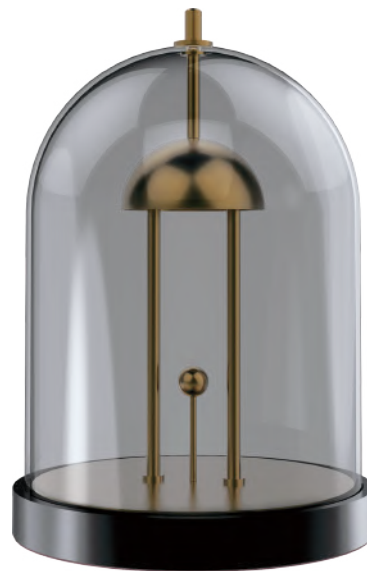

<b>PROJECT</b>			
<b>DATE</b>		<b>TYPE</b>	

PT140966-SDG/SBN

PT140966-SDG/SM

Touch Dimmer

## CENTURY

**Materials:**

Steel, Aluminum,  
Acrylic

**Lamp Shade:**

SBN - Smoke Brown  
SM - Smoke Gray

**Finish:**

SDG - Satin Dark Gray

**Finish Details:**

Antique Brass

**Color Temp.:**

3000K

**CRI (Ra):**

≥90

**LED Rated Life:**

≈50,000 Hours

**PT140966**

<b>Wattage:</b>	7W
<b>Voltage:</b>	100~240V
<b>Total Lumens:</b>	540
<b>Delivered Lumens:</b>	208