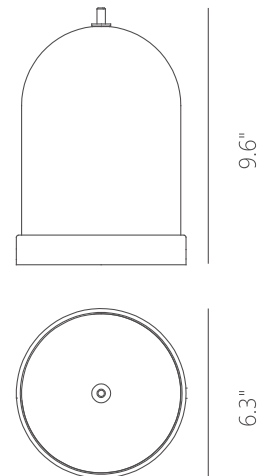

CENTURY

Materials:

Steel, Aluminum,
Acrylic

Lamp Shade:

SBN - Smoke Brown
SM - Smoke Gray

Finish:

SDG - Satin Dark Gray

Finish Details:

Antique Brass

Color Temp.:

3000K

CRI (Ra):

≥90

LED Rated Life:

≈50,000 Hours

PT140966

Wattage:	7W
Voltage:	100~240V
Total Lumens:	540
Delivered Lumens:	208