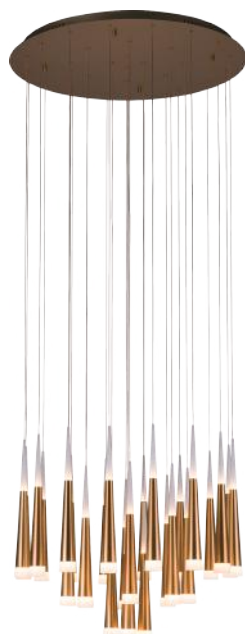

PROJECT			
DATE		TYPE	

PP121040-AL

PP121040-BG

PP121040-SDG

33.5"

METEOR

Materials:
Steel, Aluminum

Lamp Shade:
Acrylic

Finishes:
AL - Brushed Aluminum
BG - Brushed Gold
SDG - Satin Dark Gray

Color Temp.:
3000K

CRI (Ra):
≥90

LED Rated Life:
≈50,000 Hours

Dimming:
100% - 10%

PP121040

Wattage: 210W (28-light)
Voltage: 100~130V
Total Lumens: 15480
Delivered Lumens: 6718