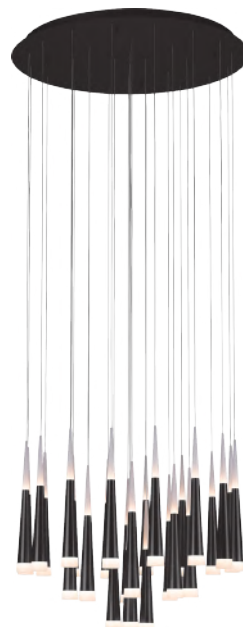

PROJECT			
DATE		TYPE	

PP121040-AL

PP121040-BG

PP121040-SDG

33.5"

METEOR

Materials:
Steel, Aluminum

Lamp Shade:
Acrylic

Finishes:
AL - Brushed Aluminum
BG - Brushed Gold
SDG - Satin Dark Gray

Color Temp.:
3000K

CRI (Ra):
≥90

LED Rated Life:
≈50,000 Hours

Dimming:
100% - 10%

PP121040

Wattage: 210W (28-light)
Voltage: 100~130V
Total Lumens: 15480
Delivered Lumens: 6718