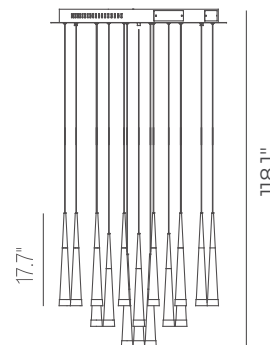

PROJECT			
DATE		TYPE	

PP121040-AL

PP121040-BG

PP121040-SDG

33.5"

METEOR

Materials:
Steel, Aluminum

Lamp Shade:
Acrylic

Finishes:
AL - Brushed Aluminum
BG - Brushed Gold
SDG - Satin Dark Gray

Color Temp.:
3000K

CRI (Ra):
≥90

LED Rated Life:
≈50,000 Hours

Dimming:
100% - 10%

PP121040

Wattage: 210W (28-light)
Voltage: 100~130V
Total Lumens: 15480
Delivered Lumens: 6718