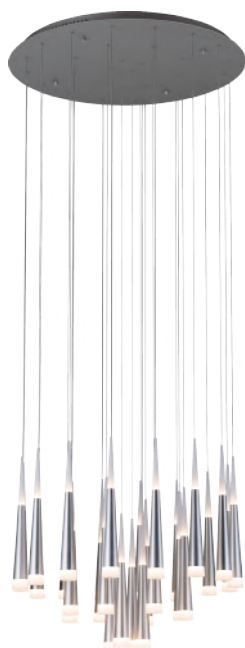

PROJECT			
DATE		TYPE	

PP121040-AL

PP121040-BG

PP121040-SDG

33.5"

METEOR

Materials:
Steel, Aluminum

Lamp Shade:
Acrylic

Finishes:
AL - Brushed Aluminum
BG - Brushed Gold
SDG - Satin Dark Gray

Color Temp.:
3000K

CRI (Ra):
≥90

LED Rated Life:
≈50,000 Hours

Dimming:
100% - 10%

PP121040

Wattage: 210W (28-light)
Voltage: 100~130V
Total Lumens: 15480
Delivered Lumens: 6718