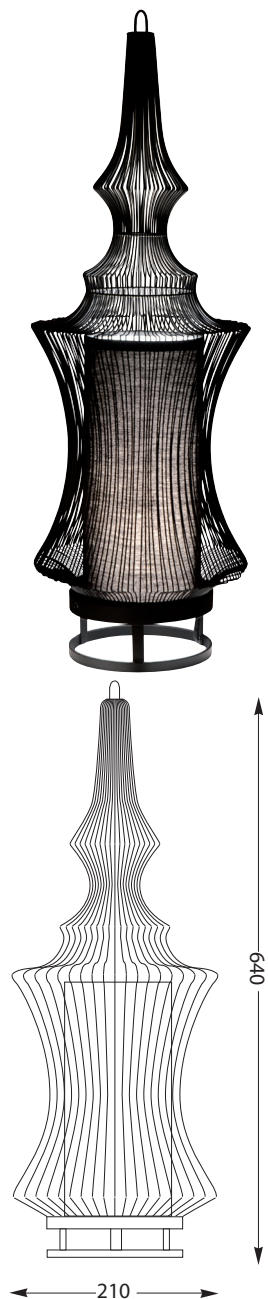

TIBET

TABLE LAMP TIBET
REFERENCE 20722 ●

DIMENSIONS

HEIGHT 64 cm
WIDTH 21 cm
DEPTH 21 cm
WEIGHT 1.2 kg
CABLE LENGHT 150 cm

MATERIALS

LAMPSHADE metal
BASE metal
STRUCTURE metal
CABLE silicium

LIGHTING

BULB E14
INCLUDED No
LED COMPATIBLE Yes
WATTAGE 40W max
SWITCH/DIMMER Switch

COLORS

LAMPSHADE ●
BASE ●
STRUCTURE ●
CABLE ●

PACKAGING

HEIGHT 76 cm
WIDTH 90 cm
DEPTH 60 cm
WEIGHT (WITH BOX) . X kg

BOX 1

NORMS

CE yes
IP 20
CLASS II