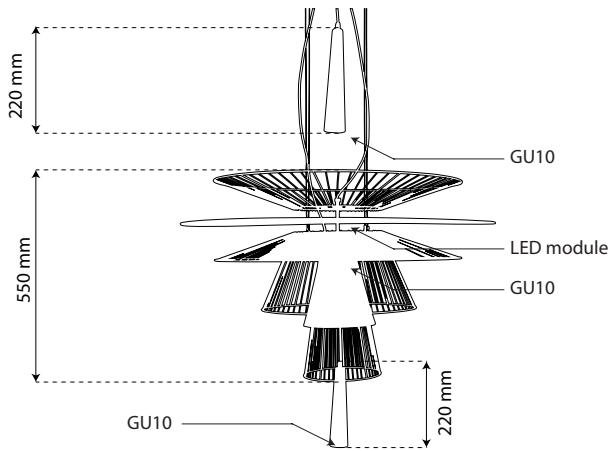

GRAVITY KATERYNA SOKOLOVA

PENDANT LAMP GRAVITY 1

REFERENCE 21522 ●

REFERENCE 21523 ●

COLORS LIGHTING MATERIALS DIMENSIONS

HEIGHT 81 cm
 WIDTH 86 cm
 DEPTH 86 cm
 WEIGHT 9 kg
 CANOPY Ø 12 cm ht. 3 cm
 CABLE LENGHT 500 cm

LAMPSHADE metal wire
 CANOPY metal
 CABLE textile

BULB GU10 + led module
 INCLUDED Yes
 LED COMPATIBLE Yes
 WATTAGE Led module 24W
 2040 Lm - 3000K°
 GU10 1x 3W
 250 Lm - 3000K°
 GU10 2x 8W
 650 Lm - 3000K°

SWITCH/DIMMER no

LAMPSHADE ● ●
 CORD ● ●
 CANOPY ● ●

PACKAGING

HEIGHT 75 cm
 WIDTH 95 cm
 DEPTH 95 cm
 WEIGHT (WITH BOX) . 17 kg

BOX 1

NORMS

CE yes
 IP 20
 CLASS I