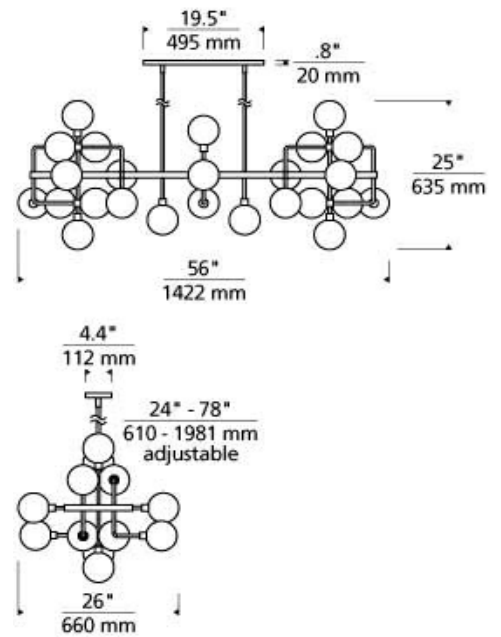

Opal/Brass version only available with LED930.
Mirrored Smoke/Polished Nickel version only available with LED927.

700LSVGO _____

JOB NAME _____

NOTES _____

VIAGGIO LINEAR CHANDELIER

SPECIFICATIONS

HARDWARE MATERIAL	Metal
SHADE MATERIAL	Glass
NET WEIGHT	38 lbs
HEIGHT	25in
WIDTH	26in
LENGTH	56in
UP LIGHT / DOWN LIGHT / BOTH?	
WET LISTED	
DAMP LISTED	Yes
DRY LISTED	
MIN. HANGING HEIGHT	43in
MAX HANGING HEIGHT	85in
TOTAL CORD LENGTH	
TOTAL STEM LENGTH	Up to 120in
STEM QTY	12
SLOPED CEILING ADAPTABLE?	
GENERAL LISTING	
INCLUDES	

LAMPING SPECIFICATIONS

	LED LAMP	INTEGRATED LED	NON LED	NO LAMP
DELIVERED LUMENS	Opal/Brass : 7575 Smoke/Polished Nickel : 2850			
WATTS	Opal/Brass : 4.5W Smoke/Polished Nickel : 2W			
MAX WATTAGE PER BULB	125W		125W	
INPUT VOLTAGE	120V		120V	
DIMMING TYPE*	ELV, TRIAC		ELV, TRIAC	
CCT	Opal/Brass : 3000K Smoke/Polished Nickel : 2700K			
CRI	90 CRI			
LED LIFETIME				
L70				
AVERAGE BULB HOURS				
FIELD SERVICEABLE LED				
LAMP BASE	Opal/Brass : G9 Smoke/Polished Nickel : E12 Candelabra Base		Opal/Brass : G9 Smoke/Polished Nickel : E12 Candelabra Base	
LAMP SHAPE	Smoke/Polished Nickel : MR16		Smoke/Polished Nickel : MR16	
LAMP INCLUDED?	Y		Y	
WARRANTY**	1 Year		1 Year	