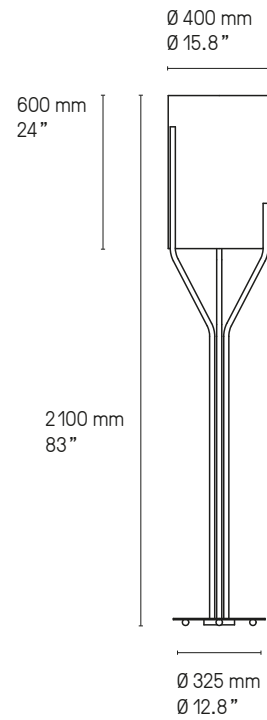

**Abat-jour
Lampshade**

 Drop Paper® 100	 Drop Paper® 101	 Drop Paper® 103
---	---	---

**Matériaux
Material**

Tous – All Laiton massif Solid Brass	Tous – All Abat-jour Drop Paper® M1 Lampshade Drop Paper® M1	Lampes de table – Table lamps Câble textile noir (longueur ≈ 2 m) Black textile cable (length ≈ 79")
---	---	---

Lampe de table – Table lamp Arborescence XS SB

Suspension – Pendant L

Suspension – Pendant XL

Suspension – Pendant XXL

Suspension – Pendant XXS

Suspension – Pendant XS

Suspension – Pendant S

Hauteur sur mesure, version LED et DALI sur demande.
Custom heights, LED and DALI version upon request.

Suspension – Pendant Arborescence XXS + XS + S PB

© Francis Amiard for Stéphanie Coutas

Lampadaire – Floor lamp L

Lampadaire – Floor lamp XL

Lampadaire – Floor lamp XXL

Lampadaire – Floor lamp XXS

Lampadaire – Floor lamp XS