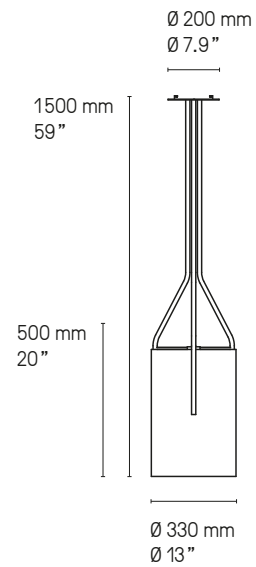

**Abat-jour
Lampshade**

 Drop Paper® 100	 Drop Paper® 101	 Drop Paper® 103
---	---	---

**Matériaux
Material**

Tous – All Laiton massif Solid Brass	Tous – All Abat-jour Drop Paper® M1 Lampshade Drop Paper® M1	Lampes de table – Table lamps Câble textile noir (longueur ≈ 2 m) Black textile cable (length ≈ 79")
---	---	---

Lampe de table – Table lamp Arborescence XS SB

Suspension – Pendant L

Suspension – Pendant XL

Suspension – Pendant XXL

Suspension – Pendant XXS

Suspension – Pendant XS

Suspension – Pendant S

Hauteur sur mesure, version LED et DALI sur demande.
Custom heights, LED and DALI version upon request.