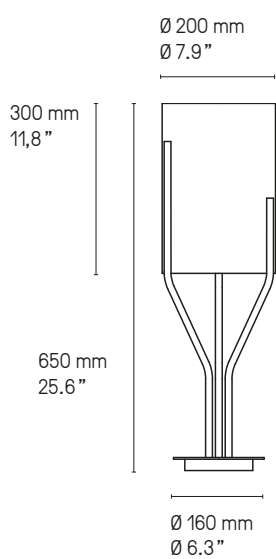

**Abat-jour
Lampshade**

 Drop Paper® 100	 Drop Paper® 101	 Drop Paper® 103
---	---	---

**Matériaux
Material**

Tous – All Laiton massif Solid Brass	Tous – All Abat-jour Drop Paper® M1 Lampshade Drop Paper® M1	Lampes de table – Table lamps Câble textile noir (longueur ≈ 2 m) Black textile cable (length ≈ 79")
---	---	---

**Source
Lamping**

Suspensions – Pendant lights 1 x E27 205 W max. Ampoule non fournie 1 x E27 205 W max. Bulb not included		Variation* Dimming*	
1 x E26 type A 150W. Bulb not included			
Lampadaires – Floor lamps 1 x E27 205 W max. Ampoule non fournie 1 x E27 205 W max. Bulb not included	Variateur à pied Foot operated dimmer	Variation* Dimming*	
1 x E26 type A 150W. Bulb not included	Foot operated switch		
Lampes de table – Table lamps 1 x E27 105 W max. Ampoule non fournie 1 x E27 105 W max. Bulb not included	Interrupteur sur câble Cable switch		
1 x E26 type A 100W. Bulb not included	Cable switch		

Lampe de table – Table lamp Arborescence XS SB

Suspension – Pendant L

Suspension – Pendant XL

Suspension – Pendant XXL

Suspension – Pendant XXS

Suspension – Pendant XS

Suspension – Pendant S

Hauteur sur mesure, version LED et DALI sur demande.
Custom heights, LED and DALI version upon request.