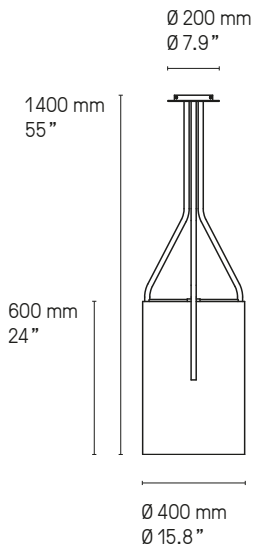

**Abat-jour
Lampshade**

 Drop Paper® 100	 Drop Paper® 101	 Drop Paper® 103
---	---	---

**Matériaux
Material**

Tous – All Laiton massif Solid Brass	Tous – All Abat-jour Drop Paper® M1 Lampshade Drop Paper® M1	Lampes de table – Table lamps Câble textile noir (longueur ≈ 2 m) Black textile cable (length ≈ 79")
---	---	---

**Source
Lamping**

Suspensions – Pendant lights 1 x E27 205 W max. Ampoule non fournie 1 x E27 205 W max. Bulb not included		Variation* Dimming*	
1 x E26 type A 150W. Bulb not included			
Lampadaires – Floor lamps 1 x E27 205 W max. Ampoule non fournie 1 x E27 205 W max. Bulb not included	Variateur à pied Foot operated dimmer	Variation* Dimming*	
1 x E26 type A 150W. Bulb not included	Foot operated switch		
Lampes de table – Table lamps 1 x E27 105 W max. Ampoule non fournie 1 x E27 105 W max. Bulb not included	Interrupteur sur câble Cable switch		
1 x E26 type A 100W. Bulb not included	Cable switch		

Lampe de table – Table lamp Arborescence XS SB

Suspension – Pendant L

Suspension – Pendant XL

Suspension – Pendant XXL

Suspension – Pendant XXS

Suspension – Pendant XS

Suspension – Pendant S

Hauteur sur mesure, version LED et DALI sur demande.
Custom heights, LED and DALI version upon request.