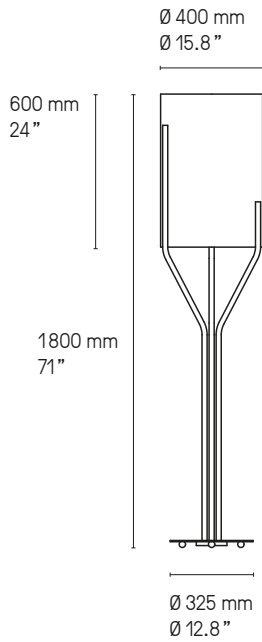

Lampadaire – Floor lamp XL