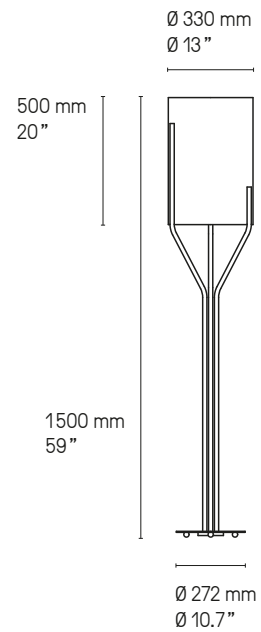

**Abat-jour
Lampshade**

 Drop Paper® 100	 Drop Paper® 101	 Drop Paper® 103
---	---	---

**Matériaux
Material**

Tous – All Laiton massif Solid Brass	Tous – All Abat-jour Drop Paper® M1 Lampshade Drop Paper® M1	Lampes de table – Table lamps Câble textile noir (longueur ≈ 2 m) Black textile cable (length ≈ 79")
---	---	---

Lampe de table – Table lamp Arborescence XS SB

Suspension – Pendant L

Suspension – Pendant XL

Suspension – Pendant XXL

Suspension – Pendant XXS

Suspension – Pendant XS

Suspension – Pendant S

Hauteur sur mesure, version LED et DALI sur demande.
Custom heights, LED and DALI version upon request.

Suspension – Pendant Arborescence XXS + XS + S PB

© Francis Amiard for Stéphanie Coutas

Lampadaire – Floor lamp L

Lampadaire – Floor lamp XL

Lampadaire – Floor lamp XXL

Lampadaire – Floor lamp XXS

Lampadaire – Floor lamp XS

Lampadaire – Floor lamp S

Hauteur sur mesure, version LED et DALI sur demande.
 Custom heights, LED and DALI version upon request.

Lampadaire – Floor lamp Arborescence XL + S SG

© Laetizia Bazzoni for Marie's Corner