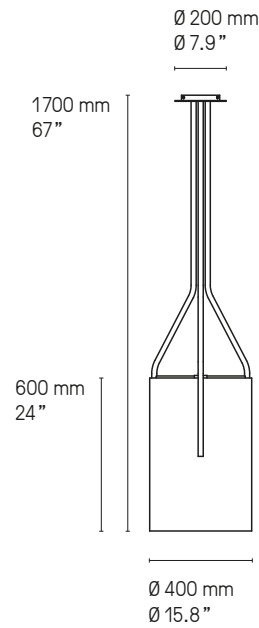

**Abat-jour
Lampshade**

 Drop Paper® 100	 Drop Paper® 101	 Drop Paper® 103
---	---	---

**Matériaux
Material**

Tous – All Laiton massif Solid Brass	Tous – All Abat-jour Drop Paper® M1 Lampshade Drop Paper® M1	Lampes de table – Table lamps Câble textile noir (longueur ≈ 2 m) Black textile cable (length ≈ 79")
---	---	---

**Source
Lamping**

Suspensions – Pendant lights 1 x E27 205 W max. Ampoule non fournie 1 x E27 205 W max. Bulb not included		Variation* Dimming*	
1 x E26 type A 150W. Bulb not included			
Lampadaires – Floor lamps 1 x E27 205 W max. Ampoule non fournie 1 x E27 205 W max. Bulb not included	Variateur à pied Foot operated dimmer	Variation* Dimming*	
1 x E26 type A 150W. Bulb not included	Foot operated switch		
Lampes de table – Table lamps 1 x E27 105 W max. Ampoule non fournie 1 x E27 105 W max. Bulb not included	Interrupteur sur câble Cable switch		
1 x E26 type A 100W. Bulb not included	Cable switch		

Lampe de table – Table lamp Arborescence XS SB

Suspension – Pendant L

Suspension – Pendant XL

Suspension – Pendant XXL

Suspension – Pendant XXS

Suspension – Pendant XS

Suspension – Pendant S

Hauteur sur mesure, version LED et DALI sur demande.
Custom heights, LED and DALI version upon request.