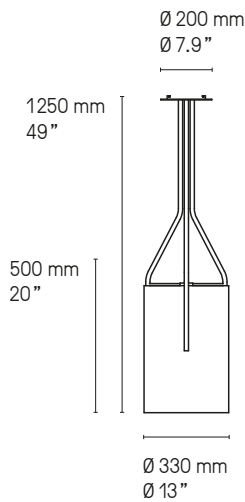

Lampe de table – Table lamp Arborescence XS SB

Suspension – Pendant L

Suspension – Pendant XL

Suspension – Pendant XXL

Suspension – Pendant XXS

Suspension – Pendant XS

Suspension – Pendant S

Hauteur sur mesure, version LED et DALI sur demande.
Custom heights, LED and DALI version upon request.

Suspension – Pendant Arborescence XXS + XS + S PB

© Francis Amiard for Stéphanie Coutas

Lampadaire – Floor lamp L

Lampadaire – Floor lamp XL

Lampadaire – Floor lamp XXL

Lampadaire – Floor lamp XXS

Lampadaire – Floor lamp XS