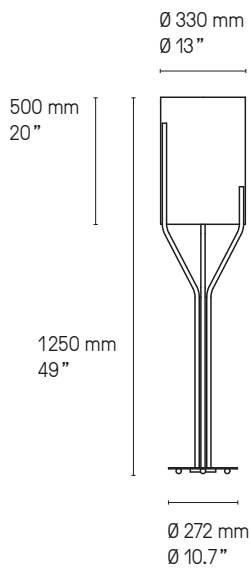

Lampe de table – Table lamp Arborescence XS SB

Suspension – Pendant L

Suspension – Pendant XL

Suspension – Pendant XXL

Suspension – Pendant XXS

Suspension – Pendant XS

Suspension – Pendant S

Hauteur sur mesure, version LED et DALI sur demande.
Custom heights, LED and DALI version upon request.

Suspension – Pendant Arborescence XXS + XS + S PB

© Francis Amiard for Stéphanie Coutas

Lampadaire – Floor lamp L

Lampadaire – Floor lamp XL

Lampadaire – Floor lamp XXL

Lampadaire – Floor lamp XXS

Lampadaire – Floor lamp XS