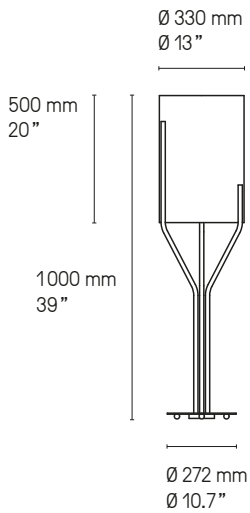

Lampe de table – Table lamp Arborescence XS SB

Suspension – Pendant L

Suspension – Pendant XL

Suspension – Pendant XXL

Suspension – Pendant XXS

Suspension – Pendant XS

Suspension – Pendant S

Hauteur sur mesure, version LED et DALI sur demande.
Custom heights, LED and DALI version upon request.

Suspension – Pendant Arborescence XXS + XS + S PB

© Francis Amiard for Stéphanie Coutas

Lampadaire – Floor lamp L

Lampadaire – Floor lamp XL

Lampadaire – Floor lamp XXL

Lampadaire – Floor lamp XXS

Lampadaire – Floor lamp XS