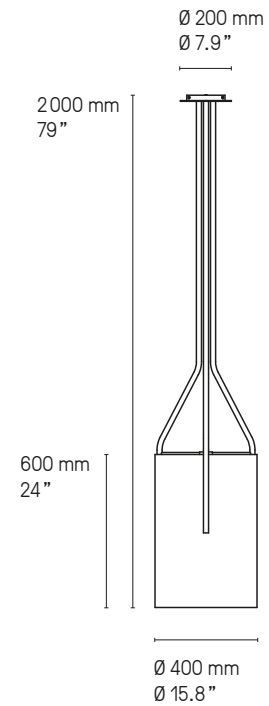

**Abat-jour
Lampshade**

 Drop Paper® 100	 Drop Paper® 101	 Drop Paper® 103
---	---	---

**Matériaux
Material**

Tous – All Laiton massif Solid Brass	Tous – All Abat-jour Drop Paper® M1 Lampshade Drop Paper® M1	Lampes de table – Table lamps Câble textile noir (longueur ≈ 2 m) Black textile cable (length ≈ 79")
---	---	---

**Source
Lamping**

Suspensions – Pendant lights 1 x E27 205 W max. Ampoule non fournie 1 x E27 205 W max. Bulb not included		Variation* Dimming*	
1 x E26 type A 150W. Bulb not included			
Lampadaires – Floor lamps 1 x E27 205 W max. Ampoule non fournie 1 x E27 205 W max. Bulb not included	Variateur à pied Foot operated dimmer	Variation* Dimming*	
1 x E26 type A 150W. Bulb not included	Foot operated switch		
Lampes de table – Table lamps 1 x E27 105 W max. Ampoule non fournie 1 x E27 105 W max. Bulb not included	Interrupteur sur câble Cable switch		
1 x E26 type A 100W. Bulb not included	Cable switch		

Lampe de table – Table lamp Arborescence XS SB

Suspension – Pendant L

Suspension – Pendant XL

Suspension – Pendant XXL

Suspension – Pendant XXS

Suspension – Pendant XS

Suspension – Pendant S

Hauteur sur mesure, version LED et DALI sur demande.
Custom heights, LED and DALI version upon request.

Suspension – Pendant Arborescence XXS + XS + S PB

© Francis Amiard for Stéphanie Coutas

Lampadaire – Floor lamp L

Lampadaire – Floor lamp XL

Lampadaire – Floor lamp XXL

Lampadaire – Floor lamp XXS

Lampadaire – Floor lamp XS