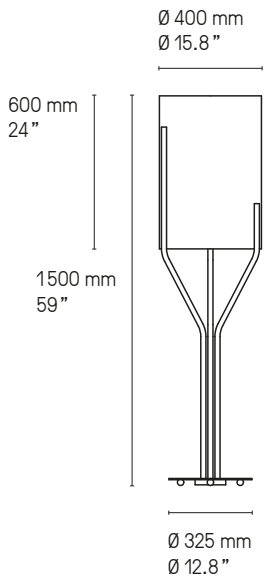

Lampadaire – Floor lamp L