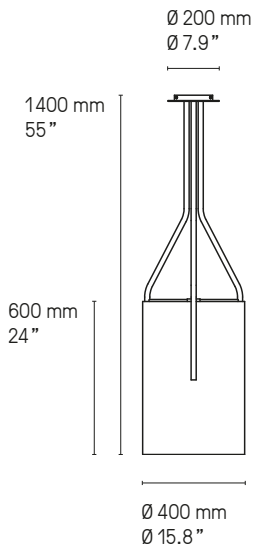

| | | | |
|--------------------------------|---|---|---|
| Abat-jour Lampshade |  Drop Paper® 100 |  Drop Paper® 101 |  Drop Paper® 103 |
|--------------------------------|---|---|---|

| | | | |
|-------------------------------|--|--|--|
| Matériaux Material | Tous – All Laiton massif Solid Brass | Tous – All Abat-jour Drop Paper® M1 Lampshade Drop Paper® M1 | Lampes de table – Table lamps Câble textile noir (longueur ≈ 2 m) Black textile cable (length ≈ 79") |
|-------------------------------|--|--|--|

| | | | | |
|--|--|------------------|---|---|
| Source Lamping | Suspensions – Pendant lights | | | |
| | 1 x E27 205 W max. Ampoule non fournie | | | Variation* |
| | 1 x E27 205 W max. Bulb not included | | | Dimming* |
| | 1 x E26 type A 150W. Bulb not included | | |  |
| | Lampadaires – Floor lamps | | | |
| | 1 x E27 205 W max. Ampoule non fournie | Variateur à pied | | Variation* |
| 1 x E27 205 W max. Bulb not included | Foot operated dimmer | | Dimming* | |
| 1 x E26 type A 150W. Bulb not included | Foot operated switch | |  | |
| Lampes de table – Table lamps | | | | |
| 1 x E27 105 W max. Ampoule non fournie | Interrupteur sur câble | | | |
| 1 x E27 105 W max. Bulb not included | Cable switch | | | |
| 1 x E26 type A 100W. Bulb not included | Cable switch | |  | |

Lampe de table – Table lamp Arborescence XS SB

Suspension – Pendant L

Suspension – Pendant XL

Suspension – Pendant XXL

Suspension – Pendant XXS

Suspension – Pendant XS

Suspension – Pendant S

Hauteur sur mesure, version LED et DALI sur demande.
Custom heights, LED and DALI version upon request.