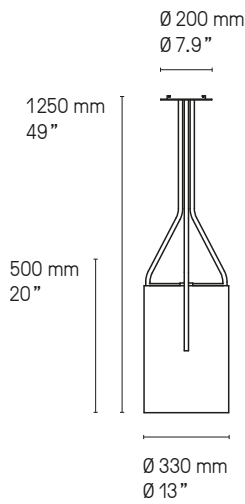

| | | | | |
|--|--|------------------|---|---|
| Source Lamping | Suspensions – Pendant lights | | | |
| | 1 x E27 205 W max. Ampoule non fournie | | | Variation* |
| | 1 x E27 205 W max. Bulb not included | | | Dimming* |
| | 1 x E26 type A 150W. Bulb not included | | |  |
| | Lampadaires – Floor lamps | | | |
| | 1 x E27 205 W max. Ampoule non fournie | Variateur à pied | | Variation* |
| 1 x E27 205 W max. Bulb not included | Foot operated dimmer | | Dimming* | |
| 1 x E26 type A 150W. Bulb not included | Foot operated switch | |  | |
| Lampes de table – Table lamps | | | | |
| 1 x E27 105 W max. Ampoule non fournie | Interrupteur sur câble | | | |
| 1 x E27 105 W max. Bulb not included | Cable switch | | | |
| 1 x E26 type A 100W. Bulb not included | Cable switch | |  | |

Lampe de table – Table lamp Arborescence XS SB

Suspension – Pendant L

Suspension – Pendant XL

Suspension – Pendant XXL

Suspension – Pendant XXS

Suspension – Pendant XS

Suspension – Pendant S

Hauteur sur mesure, version LED et DALI sur demande.
Custom heights, LED and DALI version upon request.

Suspension – Pendant Arborescence XXS + XS + S PB

© Francis Amiard for Stéphanie Coutas

Lampadaire – Floor lamp L

Lampadaire – Floor lamp XL

Lampadaire – Floor lamp XXL

Lampadaire – Floor lamp XXS

Lampadaire – Floor lamp XS