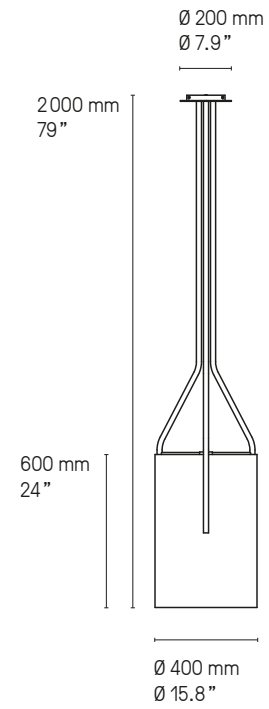

| | | | |
|--------------------------------|---|---|---|
| Abat-jour Lampshade |  Drop Paper® 100 |  Drop Paper® 101 |  Drop Paper® 103 |
|--------------------------------|---|---|---|

| | | | |
|-------------------------------|--|--|--|
| Matériaux Material | Tous – All Laiton massif Solid Brass | Tous – All Abat-jour Drop Paper® M1 Lampshade Drop Paper® M1 | Lampes de table – Table lamps Câble textile noir (longueur ≈ 2 m) Black textile cable (length ≈ 79") |
|-------------------------------|--|--|--|

| | | | | |
|--|--|------------------|---|---|
| Source Lamping | Suspensions – Pendant lights | | | |
| | 1 x E27 205 W max. Ampoule non fournie | | | Variation* |
| | 1 x E27 205 W max. Bulb not included | | | Dimming* |
| | 1 x E26 type A 150W. Bulb not included | | |  |
| | Lampadaires – Floor lamps | | | |
| | 1 x E27 205 W max. Ampoule non fournie | Variateur à pied | | Variation* |
| 1 x E27 205 W max. Bulb not included | Foot operated dimmer | | Dimming* | |
| 1 x E26 type A 150W. Bulb not included | Foot operated switch | |  | |
| Lampes de table – Table lamps | | | | |
| 1 x E27 105 W max. Ampoule non fournie | Interrupteur sur câble | | | |
| 1 x E27 105 W max. Bulb not included | Cable switch | | | |
| 1 x E26 type A 100W. Bulb not included | Cable switch | |  | |

Lampe de table – Table lamp Arborescence XS SB

Suspension – Pendant L

Suspension – Pendant XL

Suspension – Pendant XXL

Suspension – Pendant XXS

Suspension – Pendant XS

Suspension – Pendant S

Hauteur sur mesure, version LED et DALI sur demande.
Custom heights, LED and DALI version upon request.

Suspension – Pendant Arborescence XXS + XS + S PB

© Francis Amiard for Stéphanie Coutas

Lampadaire – Floor lamp L

Lampadaire – Floor lamp XL

Lampadaire – Floor lamp XXL

Lampadaire – Floor lamp XXS

Lampadaire – Floor lamp XS