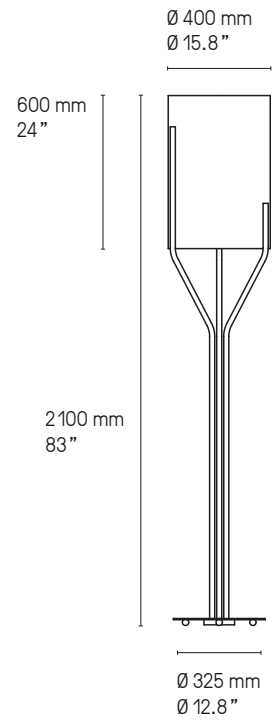

| | | | |
|--------------------------------|---|---|---|
| Abat-jour Lampshade |  Drop Paper® 100 |  Drop Paper® 101 |  Drop Paper® 103 |
|--------------------------------|---|---|---|

| | | | |
|-------------------------------|--|--|--|
| Matériaux Material | Tous – All Laiton massif Solid Brass | Tous – All Abat-jour Drop Paper® M1 Lampshade Drop Paper® M1 | Lampes de table – Table lamps Câble textile noir (longueur ≈ 2 m) Black textile cable (length ≈ 79") |
|-------------------------------|--|--|--|

Lampe de table – Table lamp Arborescence XS SB

Suspension – Pendant L

Suspension – Pendant XL

Suspension – Pendant XXL

Suspension – Pendant XXS

Suspension – Pendant XS

Suspension – Pendant S

Hauteur sur mesure, version LED et DALI sur demande.
Custom heights, LED and DALI version upon request.

Suspension – Pendant Arborescence XXS + XS + S PB

© Francis Amiard for Stéphanie Coutas

Lampadaire – Floor lamp L

Lampadaire – Floor lamp XL

Lampadaire – Floor lamp XXL

Lampadaire – Floor lamp XXS

Lampadaire – Floor lamp XS

Lampadaire – Floor lamp S

Hauteur sur mesure, version LED et DALI sur demande.
 Custom heights, LED and DALI version upon request.

Lampadaire – Floor lamp Arborescence XL + S SG

© Laetizia Bazzoni for Marie's Corner