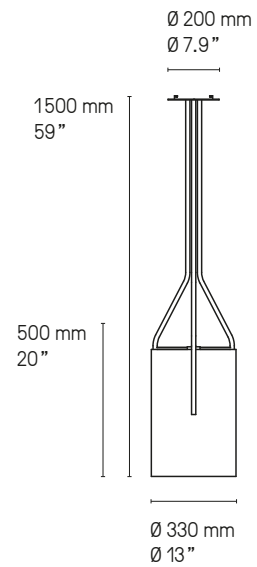

| | | | |
|--------------------------------|---|---|---|
| Abat-jour Lampshade |  Drop Paper® 100 |  Drop Paper® 101 |  Drop Paper® 103 |
|--------------------------------|---|---|---|

| | | | |
|-------------------------------|--|--|--|
| Matériaux Material | Tous – All Laiton massif Solid Brass | Tous – All Abat-jour Drop Paper® M1 Lampshade Drop Paper® M1 | Lampes de table – Table lamps Câble textile noir (longueur ≈ 2 m) Black textile cable (length ≈ 79") |
|-------------------------------|--|--|--|

| | | | | |
|--|--|------------------|---|---|
| Source Lamping | Suspensions – Pendant lights | | | |
| | 1 x E27 205 W max. Ampoule non fournie | | | Variation* |
| | 1 x E27 205 W max. Bulb not included | | | Dimming* |
| | 1 x E26 type A 150W. Bulb not included | | |  |
| | Lampadaires – Floor lamps | | | |
| | 1 x E27 205 W max. Ampoule non fournie | Variateur à pied | | Variation* |
| 1 x E27 205 W max. Bulb not included | Foot operated dimmer | | Dimming* | |
| 1 x E26 type A 150W. Bulb not included | Foot operated switch | |  | |
| Lampes de table – Table lamps | | | | |
| 1 x E27 105 W max. Ampoule non fournie | Interrupteur sur câble | | | |
| 1 x E27 105 W max. Bulb not included | Cable switch | | | |
| 1 x E26 type A 100W. Bulb not included | Cable switch | |  | |

Lampe de table – Table lamp Arborescence XS SB

Suspension – Pendant L

Suspension – Pendant XL

Suspension – Pendant XXL

Suspension – Pendant XXS

Suspension – Pendant XS

Suspension – Pendant S

Hauteur sur mesure, version LED et DALI sur demande.
Custom heights, LED and DALI version upon request.

Suspension – Pendant Arborescence XXS + XS + S PB

© Francis Amiard for Stéphanie Coutas

Lampadaire – Floor lamp L

Lampadaire – Floor lamp XL

Lampadaire – Floor lamp XXL

Lampadaire – Floor lamp XXS

Lampadaire – Floor lamp XS