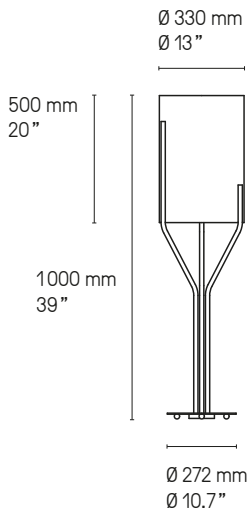

Lampe de table – Table lamp Arborescence XS SB

Suspension – Pendant L

Suspension – Pendant XL

Suspension – Pendant XXL

Suspension – Pendant XXS

Suspension – Pendant XS

Suspension – Pendant S

Hauteur sur mesure, version LED et DALI sur demande.
Custom heights, LED and DALI version upon request.

Suspension – Pendant Arborescence XXS + XS + S PB

© Francis Amiard for Stéphanie Coutas

Lampadaire – Floor lamp L

Lampadaire – Floor lamp XL

Lampadaire – Floor lamp XXL

Lampadaire – Floor lamp XXS

Lampadaire – Floor lamp XS

Lampadaire – Floor lamp S

Hauteur sur mesure, version LED et DALI sur demande.
 Custom heights, LED and DALI version upon request.

Lampadaire – Floor lamp Arborescence XL + S SG

© Laetizia Bazzoni for Marie's Corner