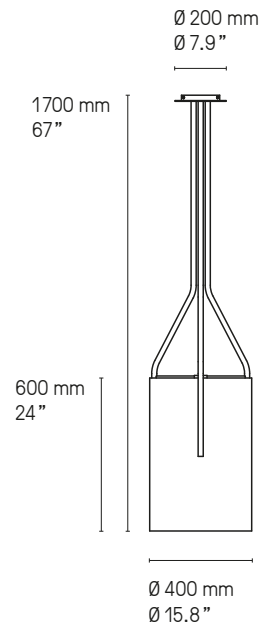

| | | | |
|--------------------------------|---|---|---|
| Abat-jour Lampshade |  Drop Paper® 100 |  Drop Paper® 101 |  Drop Paper® 103 |
|--------------------------------|---|---|---|

| | | | |
|-------------------------------|--|--|--|
| Matériaux Material | Tous – All Laiton massif Solid Brass | Tous – All Abat-jour Drop Paper® M1 Lampshade Drop Paper® M1 | Lampes de table – Table lamps Câble textile noir (longueur ≈ 2 m) Black textile cable (length ≈ 79") |
|-------------------------------|--|--|--|

| | | | | |
|--|--|------------------|---|---|
| Source Lamping | Suspensions – Pendant lights | | | |
| | 1 x E27 205 W max. Ampoule non fournie | | | Variation* |
| | 1 x E27 205 W max. Bulb not included | | | Dimming* |
| | 1 x E26 type A 150W. Bulb not included | | |  |
| | Lampadaires – Floor lamps | | | |
| | 1 x E27 205 W max. Ampoule non fournie | Variateur à pied | | Variation* |
| 1 x E27 205 W max. Bulb not included | Foot operated dimmer | | Dimming* | |
| 1 x E26 type A 150W. Bulb not included | Foot operated switch | |  | |
| Lampes de table – Table lamps | | | | |
| 1 x E27 105 W max. Ampoule non fournie | Interrupteur sur câble | | | |
| 1 x E27 105 W max. Bulb not included | Cable switch | | | |
| 1 x E26 type A 100W. Bulb not included | Cable switch | |  | |

Lampe de table – Table lamp Arborescence XS SB

Suspension – Pendant L

Suspension – Pendant XL

Suspension – Pendant XXL

Suspension – Pendant XXS

Suspension – Pendant XS

Suspension – Pendant S

Hauteur sur mesure, version LED et DALI sur demande.
Custom heights, LED and DALI version upon request.