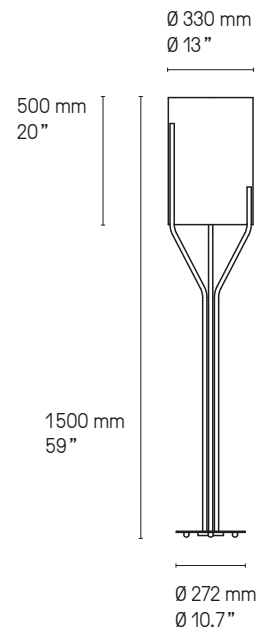

| | | | |
|--------------------------------|---|---|---|
| Abat-jour Lampshade |  Drop Paper® 100 |  Drop Paper® 101 |  Drop Paper® 103 |
|--------------------------------|---|---|---|

| | | | |
|-------------------------------|--|--|--|
| Matériaux Material | Tous – All Laiton massif Solid Brass | Tous – All Abat-jour Drop Paper® M1 Lampshade Drop Paper® M1 | Lampes de table – Table lamps Câble textile noir (longueur ≈ 2 m) Black textile cable (length ≈ 79") |
|-------------------------------|--|--|--|

Lampe de table – Table lamp Arborescence XS SB

Suspension – Pendant L

Suspension – Pendant XL

Suspension – Pendant XXL

Suspension – Pendant XXS

Suspension – Pendant XS

Suspension – Pendant S

Hauteur sur mesure, version LED et DALI sur demande.
Custom heights, LED and DALI version upon request.

Suspension – Pendant Arborescence XXS + XS + S PB

© Francis Amiard for Stéphanie Coutas

Lampadaire – Floor lamp L

Lampadaire – Floor lamp XL

Lampadaire – Floor lamp XXL

Lampadaire – Floor lamp XXS

Lampadaire – Floor lamp XS

Lampadaire – Floor lamp S

Hauteur sur mesure, version LED et DALI sur demande.
 Custom heights, LED and DALI version upon request.

Lampadaire – Floor lamp Arborescence XL + S SG

© Laetizia Bazzoni for Marie's Corner