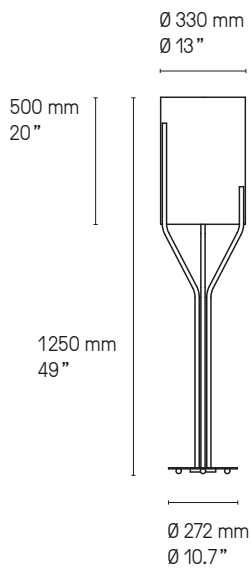

Lampe de table – Table lamp Arborescence XS SB

Suspension – Pendant L

Suspension – Pendant XL

Suspension – Pendant XXL

Suspension – Pendant XXS

Suspension – Pendant XS

Suspension – Pendant S

Hauteur sur mesure, version LED et DALI sur demande.
Custom heights, LED and DALI version upon request.

Suspension – Pendant Arborescence XXS + XS + S PB

© Francis Amiard for Stéphanie Coutas

Lampadaire – Floor lamp L

Lampadaire – Floor lamp XL

Lampadaire – Floor lamp XXL

Lampadaire – Floor lamp XXS

Lampadaire – Floor lamp XS

Lampadaire – Floor lamp S

Hauteur sur mesure, version LED et DALI sur demande.
 Custom heights, LED and DALI version upon request.

Lampadaire – Floor lamp Arborescence XL + S SG

© Laetizia Bazzoni for Marie's Corner