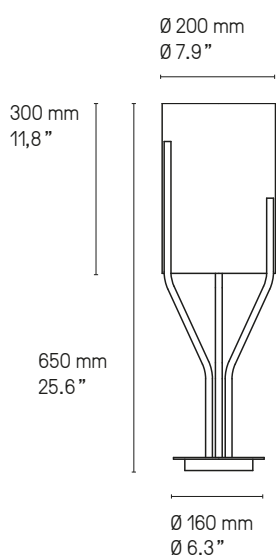

| | | | |
|--------------------------------|---|---|---|
| Abat-jour Lampshade |  Drop Paper® 100 |  Drop Paper® 101 |  Drop Paper® 103 |
|--------------------------------|---|---|---|

| | | | |
|-------------------------------|--|--|--|
| Matériaux Material | Tous – All Laiton massif Solid Brass | Tous – All Abat-jour Drop Paper® M1 Lampshade Drop Paper® M1 | Lampes de table – Table lamps Câble textile noir (longueur ≈ 2 m) Black textile cable (length ≈ 79") |
|-------------------------------|--|--|--|

| | | | | |
|--|--|------------------|---|---|
| Source Lamping | Suspensions – Pendant lights | | | |
| | 1 x E27 205 W max. Ampoule non fournie | | | Variation* |
| | 1 x E27 205 W max. Bulb not included | | | Dimming* |
| | 1 x E26 type A 150W. Bulb not included | | |  |
| | Lampadaires – Floor lamps | | | |
| | 1 x E27 205 W max. Ampoule non fournie | Variateur à pied | | Variation* |
| 1 x E27 205 W max. Bulb not included | Foot operated dimmer | | Dimming* | |
| 1 x E26 type A 150W. Bulb not included | Foot operated switch | |  | |
| Lampes de table – Table lamps | | | | |
| 1 x E27 105 W max. Ampoule non fournie | Interrupteur sur câble | | | |
| 1 x E27 105 W max. Bulb not included | Cable switch | | | |
| 1 x E26 type A 100W. Bulb not included | Cable switch | |  | |

Lampe de table – Table lamp Arborescence XS SB

Suspension – Pendant L

Suspension – Pendant XL

Suspension – Pendant XXL

Suspension – Pendant XXS

Suspension – Pendant XS

Suspension – Pendant S

Hauteur sur mesure, version LED et DALI sur demande.
Custom heights, LED and DALI version upon request.