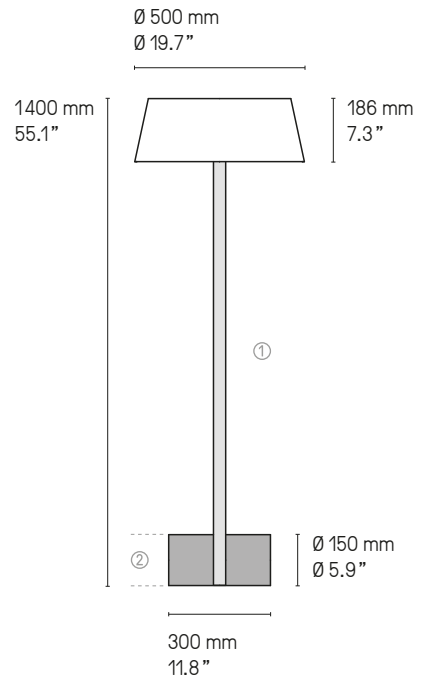

**XL**

**XS**

Lampe Calé(e) XS SN/SG

Lampadaires – Floor lamp Calé(e)

**XL**

**XS**

Version LED et DALI sur demande.  
LED and DALI version upon request.

Calé(e) XL SB/SG