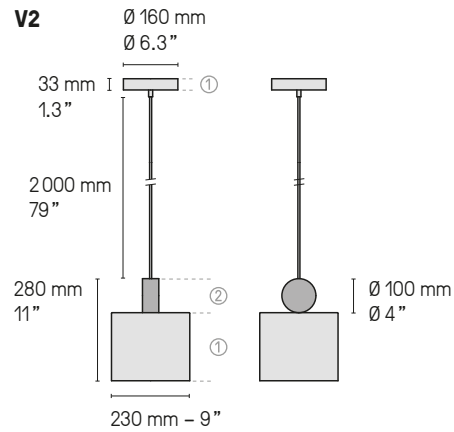

Calé(e) V2 SB/SG