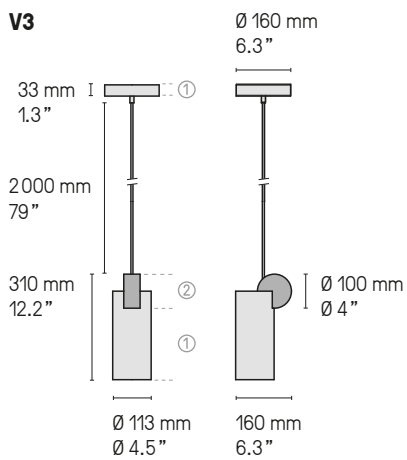

Calé(e) V3 SB/SG