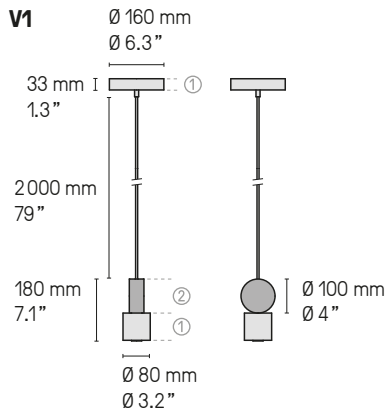

Suspensions – Pendants Calé(e)

Calé(e) V1 SB/SG