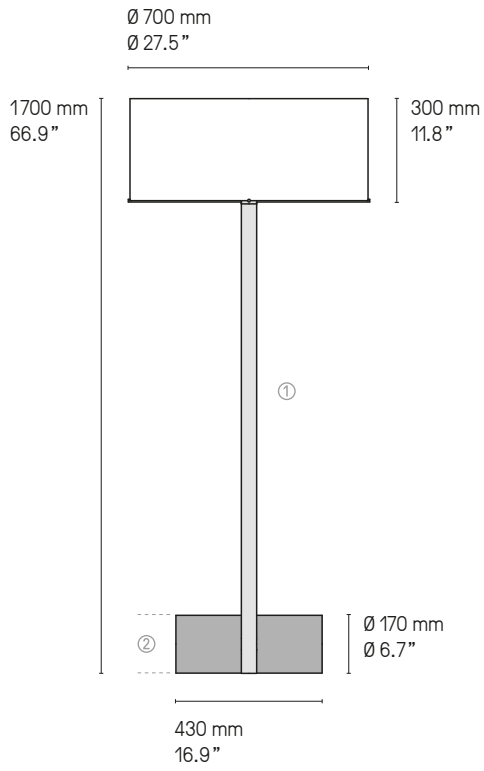

**XL**

**XS**

Lampe Calé(e) XS SN/SG

Lampadaires – Floor lamp Calé(e)

**XL**

**XS**

Version LED et DALI sur demande.  
LED and DALI version upon request.

Calé(e) XL SB/SG