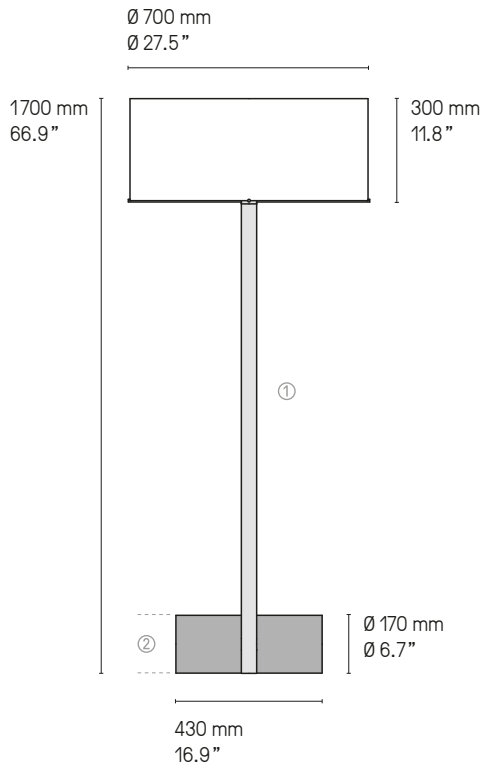

**XL**

**XS**

Lampe Calé(e) XS SN/SG

Lampadaires – Floor lamp Calé(e)

**XL**

**XS**

Version LED et DALI sur demande.  
LED and DALI version upon request.

Calé(e) XL SB/SG