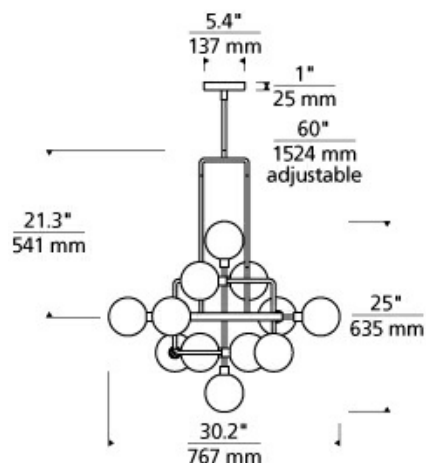

Opal / Brass

LAMPING

No Lamp Opal glass rated for (12) 5 watt max G9 Bi-Pin lamps (Not Included). No Lamp Smoke glass rated for (12) 5 watt max candelabra base E12 lamps (Not Included). LED Opal glass includes (12) 120 volt 4.5 watt, 4329.2 total delivered lumens, 3000K, LED G9 Bi-Pin lamps. Smoke glass includes (12) 120 volt 2 watt, 1368 total delivered lumens, 2700K, candelabra base LED E12 lamps. Dimmable with most LED compatible ELV and TRIAC dimmers. Fixture provided with 60 inches of variable rigid stems (includes (2) 6" and (4) 12") in coordinating finish. Can be installed on sloped ceiling up to 45°.

Opal/Brass version only available with LED930.
Mirrored Smoke/Polished Nickel version only available with LED927.

700VGO _____

JOB NAME _____

NOTES _____

VIAGGIO CHANDELIER

SPECIFICATIONS

HARDWARE MATERIAL	Metal
SHADE MATERIAL	Glass
NET WEIGHT	20 lbs
HEIGHT	25in
WIDTH	30.2in
LENGTH	30.2in
UP LIGHT / DOWN LIGHT / BOTH?	
WET LISTED	
DAMP LISTED	Yes
DRY LISTED	
MIN. HANGING HEIGHT	43.2in
MAX HANGING HEIGHT	100.3in
TOTAL CORD LENGTH	
TOTAL STEM LENGTH	Up to 60in
STEM QTY	6
SLOPED CEILING ADAPTABLE?	
GENERAL LISTING	
INCLUDES	

LAMPING SPECIFICATIONS

	LED LAMP	INTEGRATED LED	NON LED	NO LAMP
DELIVERED LUMENS	Opal/Brass : 4329.2 Smoke/Polished Nickel : 1368			
WATTS	Opal/Brass : 4.5W Smoke/Polished Nickel : 2W			
MAX WATTAGE PER BULB	60W			60W
INPUT VOLTAGE	120V			120V
DIMMING TYPE*	ELV, TRIAC			ELV, TRIAC
CCT	Opal/Brass : 3000K Smoke/Polished Nickel : 2700K			
CRI	90 CRI			
LED LIFETIME				
L70				
AVERAGE BULB HOURS				
FIELD SERVICEABLE LED				
LAMP BASE	Opal/Brass : LED Bi-Pin Smoke/Polished Nickel : E12 Candelabra Base			Opal/Brass : LED Bi-Pin Smoke/Polished Nickel : E12 Candelabra Base
LAMP SHAPE	Smoke/Polished Nickel : T6			Smoke/Polished Nickel : T6
LAMP INCLUDED?	Y			N
WARRANTY**	1 Year			1 Year