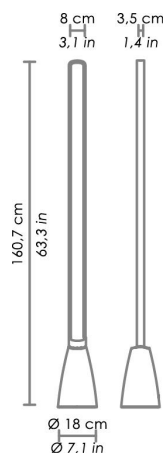

STRIPE

FLOOR

LED dimmable

IP20

AI LIGHTS
LATTI

A collection of wall, ceiling, hanging and floor lamps with a matt white painted aluminium fixture, a satin finish polycarbonate diffuser and a LED light source. The Stripe magneto collection has a special system for fixing the lamp fixture to the support bracket. This system simplifies and speeds up installation.

CODE	COLOR
LD0079B3	White

DIMENSIONS AND HOLES	
Dimensions	Ø 18 - h 160,7 cm / Ø 7,1 - h 63,3 in

ILLUMINOTECHNICAL SPECIFICATIONS	
Source	LED
Type	SMD
Power LED	35 W
Total Watt	39 W
Lumen LED board	3500 lm
Lumen lamp	2450 lm
Colour temperature	3000K
CRI	>80
Lamp life	minimum 3 years guaranteed

ILLUMINOTECHNICAL SPECIFICATIONS	
Driver	included
Voltage	100-240 V
Frequency	50 - 60 HZ

PHYSICAL SPECIFICATIONS	
Thermal dissipation	passive