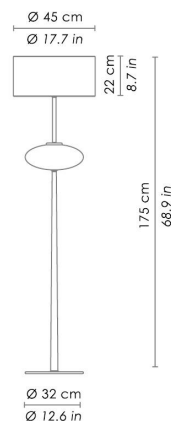

E27 IP20  

Design Federico de Majo 2015

Handcrafted mouth-blown glass in four shapes and in various colours that recall the shades of lagoon landscapes. Chromed metal parts and black lampshade + chrome PVC, black + gold PVC or white fabric lampshade.

Dimensions \varnothing 45 - h 175 cm / \varnothing 17,7 - h 68,9 in

ILLUMINOTECHNICAL SPECIFICATIONS

Source	E27
Total Watt	105 W HS
Lamp life	minimum 3 years guaranteed

ELECTRICAL SPECIFICATIONS

Driver	included
Voltage	220-240 V
Frequency	50 - 60 Hz