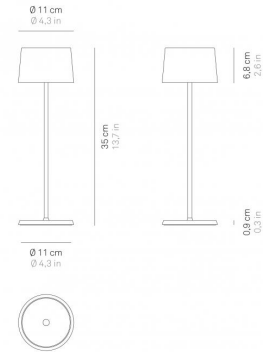

LAMPES A PORTER

COLLECTION

OLIVIA

TABLE

LED dimmable

IP65

Olivia pro is a battery-operated portable and rechargeable table lamp. It is equipped with: contact charging base, dimmer touch control and dimmer memory function which adjusts the light intensity and memorises the dimmer steps. Consequently, every time it is switched on, the light intensity will correspond to that previously set. The lamp is equipped also with a light colour temperature selection function, 2700 or 3000K (dynamic white).

DIMENSIONS AND HOLES

| | |
|------------|------------------------------------|
| Dimensions | Ø 11 - h 35,5 cm / Ø 4,3 - h 14 in |
|------------|------------------------------------|

ILLUMINOTECHNICAL SPECIFICATIONS

| | |
|--------------------|-------------------|
| Source | LED |
| Type | SMD |
| Total Watt | 2,2 W |
| Lumen lamp | 144 - 150 lm |
| Colour temperature | 2700 - 3000 K |
| CRI | >80 |
| Lamp life | about 450 charges |