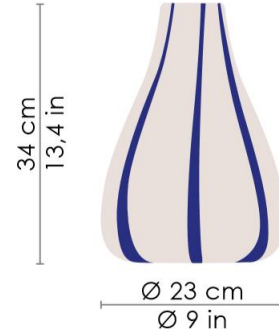

E27

IP20

Handcrafted mouth-blown Murano glass. Chromed finish metal parts. Blue or red fabric cables. Luce Liquida is a collection of vases that become containers for light, beams of light that give rise to transparencies in glass crafted, as in the past, in a furnace. These luminous creations are the result of the fine craftsmanship of master glassmakers. Customizable product.

CODE	COLOR
------	-------

DIMENSIONS AND HOLES

Dimensions	Ø 23 h 34 cm / Ø 9,0 h 13,4 in
------------	--------------------------------

ILLUMINOTECHNICAL SPECIFICATIONS

Source	E27
Type	E27
ip	IP20
Total Watt	70W HS
Lamp life	minimum 3 years guaranteed
Voltage	220-240V