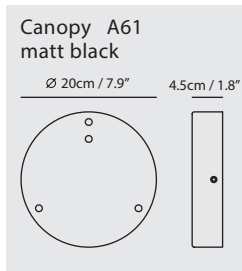

OLO Pendant PC4

Model
SLD-130PC4

Material
metal, aluminum, PP

Light Source
LED 4 x 6.5W 3000K CRI90 1400lm

Driver
Built-in dimmable driver
(Triac dimming)

Weight
2.2kg / 4.9lb

Color
● matt black + copper shade

OLO Pendant PC8

Model
SLD-130PC8

Material
metal, aluminum, PP

Light Source
LED 8 x 6.5W 3000K CRI90 2530lm

Driver
Built-in dimmable driver
(Triac dimming)

Weight
4.6kg / 10.1lb

Color
● matt black + shiny black shade