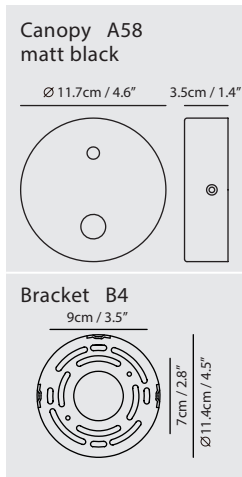

By Li, Hui Lun 李慧倫

matt black

champagne gold

copper

Measurement : centimeter / inches

**OLO Wall**

**Model**  
SLD-130WRTE

**Material**  
metal, aluminum, PP

**Light Source**  
LED 6.5W 3000K CRI90 415lm

**Feature**  
Touch dimmer switch

**Weight**  
0.6kg / 1.3lb

- Color**
- matt black
  - matt black + champagne gold shade
  - matt black + copper shade

**OLO Wall WU**