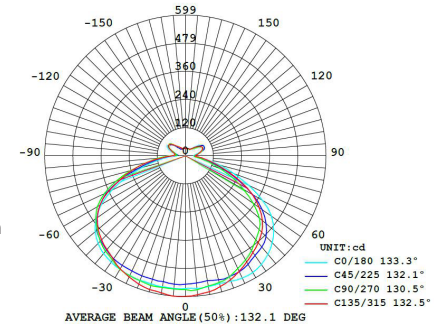

OLO Pendant PC8

Model
SLD-130PC8

Material
metal, aluminum, PP

Light Source
LED 8 x 6.5W 3000K CRI90 2530lm

Driver
Built-in dimmable driver
(Triac dimming)

Weight
4.6kg / 10.1lb

Color
● matt black + shiny black shade