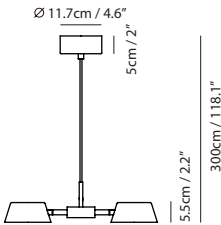

OLO Pendant PC4

Model
SLD-130PC4

Material
metal, aluminum, PP

Light Source
LED 4 x 6.5W 3000K CRI90 1400lm

Driver
Built-in dimmable driver
(Triac dimming)

Weight
2.2kg / 4.9lb

Color
● matt black + copper shade

OLO Pendant PC8

Model
SLD-130PC8

Material
metal, aluminum, PP

Light Source
LED 8 x 6.5W 3000K CRI90 2530lm

Driver
Built-in dimmable driver
(Triac dimming)

Weight
4.6kg / 10.1lb

Color
● matt black + shiny black shade