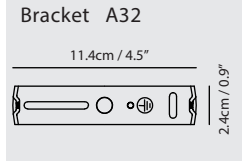

OLO Pendant PC4

Model
SLD-130PC4

Material
metal, aluminum, PP

Light Source
LED 4 x 6.5W 3000K CRI90 1400lm

Driver
Built-in dimmable driver
(Triac dimming)

Weight
2.2kg / 4.9lb

Color
● matt black + copper shade

OLO Pendant PC8

Model
SLD-130PC8

Material
metal, aluminum, PP

Light Source
LED 8 x 6.5W 3000K CRI90 2530lm

Driver
Built-in dimmable driver
(Triac dimming)

Weight
4.6kg / 10.1lb

Color
● matt black + shiny black shade