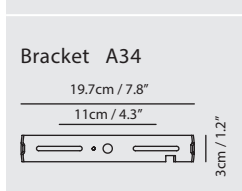

OLO Pendant PC4

Model
SLD-130PC4

Material
metal, aluminum, PP

Light Source
LED 4 x 6.5W 3000K CRI90 1400lm

Driver
Built-in dimmable driver
(Triac dimming)

Weight
2.2kg / 4.9lb

Color
● matt black + copper shade

OLO Pendant PC8

Model
SLD-130PC8

Material
metal, aluminum, PP

Light Source
LED 8 x 6.5W 3000K CRI90 2530lm

Driver
Built-in dimmable driver
(Triac dimming)

Weight
4.6kg / 10.1lb

Color
● matt black + shiny black shade