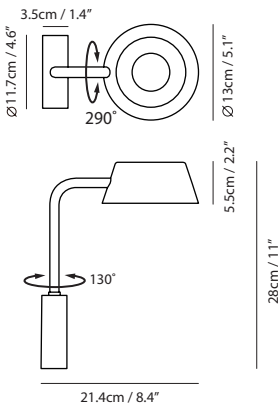

By Li, Hui Lun 李慧倫

matt black

champagne gold

copper

Measurement : centimeter / inches

**OLO Wall**

**Model**  
SLD-130WRTE

**Material**  
metal, aluminum, PP

**Light Source**  
LED 6.5W 3000K CRI90 415lm

**Feature**  
Touch dimmer switch

**Weight**  
0.6kg / 1.3lb

- Color**
- matt black
  - matt black + champagne gold shade
  - matt black + copper shade

**OLO Wall WU**