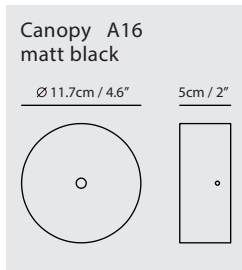

OLO Pendant PC4

Model
SLD-130PC4

Material
metal, aluminum, PP

Light Source
LED 4 x 6.5W 3000K CRI90 1400lm

Driver
Built-in dimmable driver
(Triac dimming)

Weight
2.2kg / 4.9lb

Color
● matt black + copper shade

OLO Pendant PC8

Model
SLD-130PC8

Material
metal, aluminum, PP

Light Source
LED 8 x 6.5W 3000K CRI90 2530lm

Driver
Built-in dimmable driver
(Triac dimming)

Weight
4.6kg / 10.1lb

Color
● matt black + shiny black shade