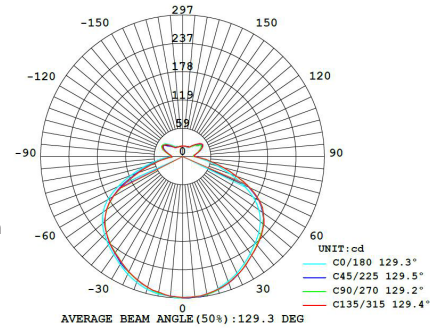

OLO Pendant PC4

Model
SLD-130PC4

Material
metal, aluminum, PP

Light Source
LED 4 x 6.5W 3000K CRI90 1400lm

Driver
Built-in dimmable driver
(Triac dimming)

Weight
2.2kg / 4.9lb

Color
● matt black + copper shade