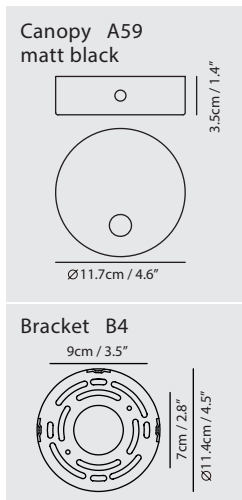

By Li, Hui Lun 李慧倫

matt black

champagne gold

copper

Measurement : centimeter / inches

**OLO Wall**

**Model**  
SLD-130WRTE

**Material**  
metal, aluminum, PP

**Light Source**  
LED 6.5W 3000K CRI90 415lm

**Feature**  
Touch dimmer switch

**Weight**  
0.6kg / 1.3lb

- Color**
- matt black
  - matt black + champagne gold shade
  - matt black + copper shade

**OLO Wall WU**