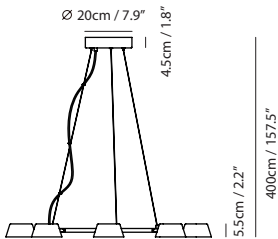

OLO Pendant PC4

Model
SLD-130PC4

Material
metal, aluminum, PP

Light Source
LED 4 x 6.5W 3000K CRI90 1400lm

Driver
Built-in dimmable driver
(Triac dimming)

Weight
2.2kg / 4.9lb

Color
● matt black + copper shade

OLO Pendant PC8

Model
SLD-130PC8

Material
metal, aluminum, PP

Light Source
LED 8 x 6.5W 3000K CRI90 2530lm

Driver
Built-in dimmable driver
(Triac dimming)

Weight
4.6kg / 10.1lb

Color
● matt black + shiny black shade