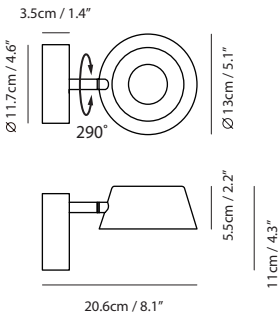

By Li, Hui Lun 李慧倫

matt black

champagne gold

copper

Measurement : centimeter / inches

**OLO Wall**

**Model**  
SLD-130WRTE

**Material**  
metal, aluminum, PP

**Light Source**  
LED 6.5W 3000K CRI90 415lm

**Feature**  
Touch dimmer switch

**Weight**  
0.6kg / 1.3lb

- Color**
- matt black
  - matt black + champagne gold shade
  - matt black + copper shade

**OLO Wall WU**