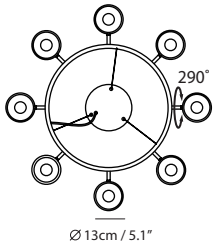

OLO Pendant PC4

Model
SLD-130PC4

Material
metal, aluminum, PP

Light Source
LED 4 x 6.5W 3000K CRI90 1400lm

Driver
Built-in dimmable driver
(Triac dimming)

Weight
2.2kg / 4.9lb

Color
● matt black + copper shade

OLO Pendant PC8

Model
SLD-130PC8

Material
metal, aluminum, PP

Light Source
LED 8 x 6.5W 3000K CRI90 2530lm

Driver
Built-in dimmable driver
(Triac dimming)

Weight
4.6kg / 10.1lb

Color
● matt black + shiny black shade