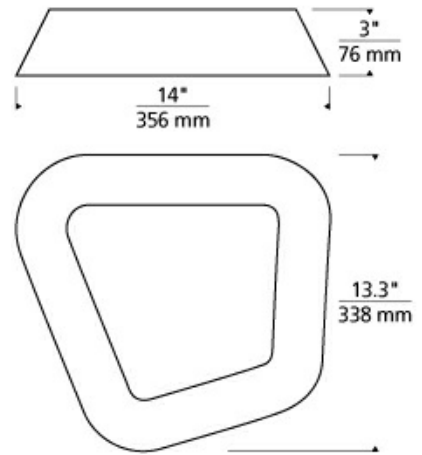

HARDWARE MATERIAL	Glass
SHADE MATERIAL	Glass
NET WEIGHT	8 lbs
HEIGHT	3in
WIDTH	13.3in
LENGTH	14in
UP LIGHT / DOWN LIGHT / BOTH?	
WET LISTED	
DAMP LISTED	Yes
DRY LISTED	
WALL / CEILING MOUNT	
GENERAL LISTING	
INCLUDES	