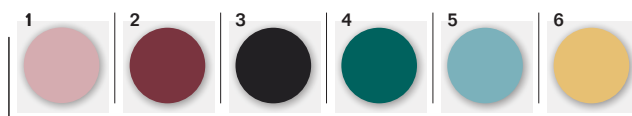

A native North American monumental sculpture turned into a design lamp, perfect to decorate the most eclectic spaces. Totem, as its name suggests, is the representation of the taste and functional needs of those who buy it. Versatile and playful, it has an ever-changing nature, as it keeps up with trends and follows the customer's desires. Thanks to a magnetic bar attached to the aluminium profile, it is possible to play with decorative elements, also available in custom finishes. These create various patterns and unique lighting effects, reflecting the light coming from a LED strip on both sides of the lamp.

Forme  
Shapes

A

B

C

D

Prodotto Product	Tipologia Type	Fonte luminosa Light source	Lumen	K	Volt
Totem A	Applique Wall	2 Strip Led da 14,5 W Tot. 30W 2 Strip Led × 14,5 W Tot. 30W	2.580	2.700	220/240 110/120
Totem B	Applique Wall	2 Strip Led da 22 W Tot. 45W 2 Strip Led × 22 W Tot. 45W	3.870	2.700	220/240 110/120
Totem C	Applique Wall	2 Strip Led da 29 W Tot. 58W 2 Strip Led × 29 W Tot. 58W	5.160	2.700	220/240 110/120
Totem D	Applique Wall	2 Strip Led da 48 W Tot. 96W 2 Strip Led × 48 W Tot. 96W	8.600	2.700	220/240 110/120

La lampada può essere installata anche orizzontalmente / The lamp can also be installed horizontally

Struttura  
Frame

1 Alluminio antracite satinato con profilo magnetico / Anthracite satined aluminium with magnetic profile

Elementi decorativi  
Decorative elements

1 Rosa / Pink 2 Rosso porpora / Purple red 3 Nero opaco / Matt black 4 Ottanio / Blue green  
5 Acquamarina / Aquamarine 6 Oro / Gold