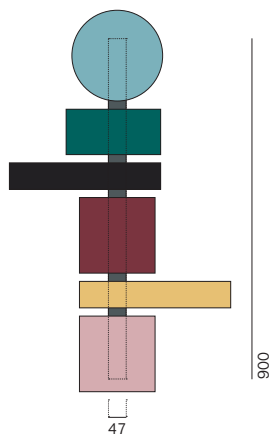

A native North American monumental sculpture turned into a design lamp, perfect to decorate the most eclectic spaces. Totem, as its name suggests, is the representation of the taste and functional needs of those who buy it. Versatile and playful, it has an ever-changing nature, as it keeps up with trends and follows the customer's desires. Thanks to a magnetic bar attached to the aluminium profile, it is possible to play with decorative elements, also available in custom finishes. These create various patterns and unique lighting effects, reflecting the light coming from a LED strip on both sides of the lamp.

Forme  
Shapes

A

B

C

D

Prodotto Product	Tipologia Type	Fonte luminosa Light source	Lumen	K	Volt
Totem A	Applique Wall	2 Strip Led da 14,5 W Tot. 30W 2 Strip Led × 14,5 W Tot. 30W	2.580	2.700	220/240 110/120
Totem B	Applique Wall	2 Strip Led da 22 W Tot. 45W 2 Strip Led × 22 W Tot. 45W	3.870	2.700	220/240 110/120
Totem C	Applique Wall	2 Strip Led da 29 W Tot. 58W 2 Strip Led × 29 W Tot. 58W	5.160	2.700	220/240 110/120
Totem D	Applique Wall	2 Strip Led da 48 W Tot. 96W 2 Strip Led × 48 W Tot. 96W	8.600	2.700	220/240 110/120

La lampada può essere installata anche orizzontalmente / The lamp can also be installed horizontally

Struttura  
Frame

1 Alluminio antracite satinato con profilo magnetico / Anthracite satined aluminium with magnetic profile