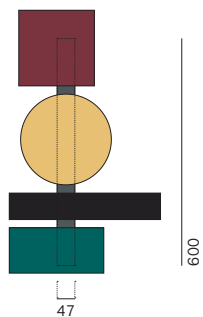

A native North American monumental sculpture turned into a design lamp, perfect to decorate the most eclectic spaces. Totem, as its name suggests, is the representation of the taste and functional needs of those who buy it. Versatile and playful, it has an ever-changing nature, as it keeps up with trends and follows the customer's desires. Thanks to a magnetic bar attached to the aluminium profile, it is possible to play with decorative elements, also available in custom finishes. These create various patterns and unique lighting effects, reflecting the light coming from a LED strip on both sides of the lamp.

Forme  
Shapes

A

B

C

D

Prodotto Product	Tipologia Type	Fonte luminosa Light source	Lumen	K	Volt
Totem A	Applique Wall	2 Strip Led da 14,5 W Tot. 30W 2 Strip Led × 14,5 W Tot. 30W	2.580	2.700	220/240 110/120
Totem B	Applique Wall	2 Strip Led da 22 W Tot. 45W 2 Strip Led × 22 W Tot. 45W	3.870	2.700	220/240 110/120
Totem C	Applique Wall	2 Strip Led da 29 W Tot. 58W 2 Strip Led × 29 W Tot. 58W	5.160	2.700	220/240 110/120
Totem D	Applique Wall	2 Strip Led da 48 W Tot. 96W 2 Strip Led × 48 W Tot. 96W	8.600	2.700	220/240 110/120

La lampada può essere installata anche orizzontalmente / The lamp can also be installed horizontally

Struttura  
Frame

1 Alluminio antracite satinato con profilo magnetico / Anthracite satined aluminium with magnetic profile