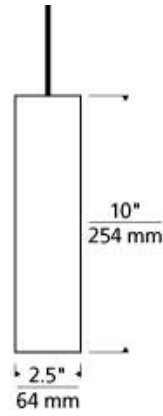

Note: MP includes 4" Round Flush Canopy.

700 _____ PPR _____

JOB NAME _____

NOTES _____

PIPER PENDANT

SPECIFICATIONS

HARDWARE MATERIAL	Metal
SHADE MATERIAL	
NET WEIGHT	2.5 lbs
HEIGHT	10in
WIDTH	2.5in
LENGTH	2.5in
UP LIGHT / DOWN LIGHT / BOTH?	
WET LISTED	
DAMP LISTED	
DRY LISTED	
MIN. HANGING HEIGHT	16.5in
MAX HANGING HEIGHT	82.5in
SLOPED CEILING ADAPTABLE?	
GENERAL LISTING	
INCLUDES	