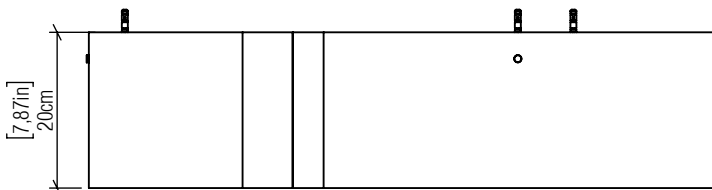

FINISHING OPTION:

	02 MATTE BLACK		27 GOLD
	06 IMBUIA		29 TEAL
	07 WHITE		30 OLIVE GREEN
	09 LOURO FREIJÓ		31 FERRARI RED
	12 TEAK		32 COPPER
	15 CAPPUCCINO		33 BRONZE
	18 AMERICAN WALNUT		34 MAPLE
	22 GLOSSY BLACK		38 PALE GOLD
	25 IREDESCENT WHITE		39 LEAD GREY
	26 LIGHT PINK		40 SATIN BLUE