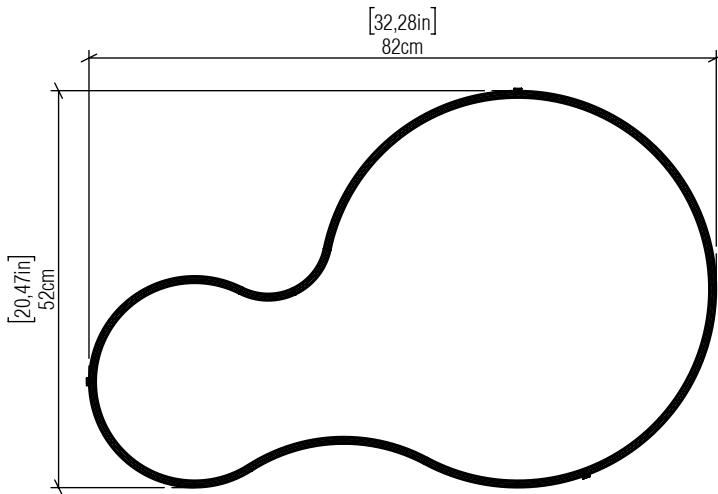

5064
E-26

Project name:
Date: Specifier:
Line: Organic
Family: Ceiling
Description: Organic Accord Ceiling Mounted 5064

Material: Natural Wood Veneer MDF and Acrylic
Weight:
5X 25W (max. each) Fluorescent or LED Bulbs not included

Color Temperature: Lamp dependent
CRI: Lamp dependent
Luminous Flux: Lamp dependent
Delivered Lumens: Lamp dependent
Total Power: Lamp dependent

Input Voltage: 110V - 277V
Input Frequency: 60 Hz
Isolation: Class II