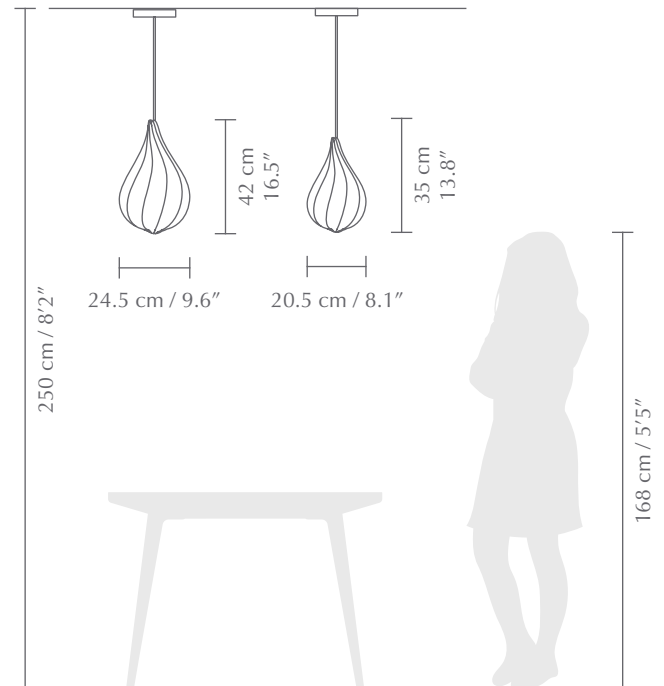

Pendant, floor and table lampshade
Compatible with E26 / E27

Durable

DIMENSIONS
Mini: Ø: 20.5 cm / 8.1" H: 35 cm / 13.8"
Medium: Ø: 24.5 cm / 9.6" H: 42 cm / 16.5"

MATERIAL
Polypropylene, POM and Acrylic

WEIGHT INCL. PACKAGING
Mini: 420 g / 0.9 lb
Medium: 570 g / 1.3"

LIGHT SOURCE
E26 / E27 - max 15W LED (not included)

PACKAGING DIMENSIONS (L x W x H)
Mini: 20.7 x 38.7 x 1.5 cm / 8.1 x 15.2 x 0.6"
Medium: 25.2 x 47.2 x 1.5 cm / 9.9 x 18.6 x 0.6"

ASSEMBLY TIME
15 min - video guide at umage.com

MEDIA KIT
Photos, 3D models, 2D drawings
Download at umagepress.com

ORDERING INFORMATION
Alva mini white #2103
Alva medium white #2102