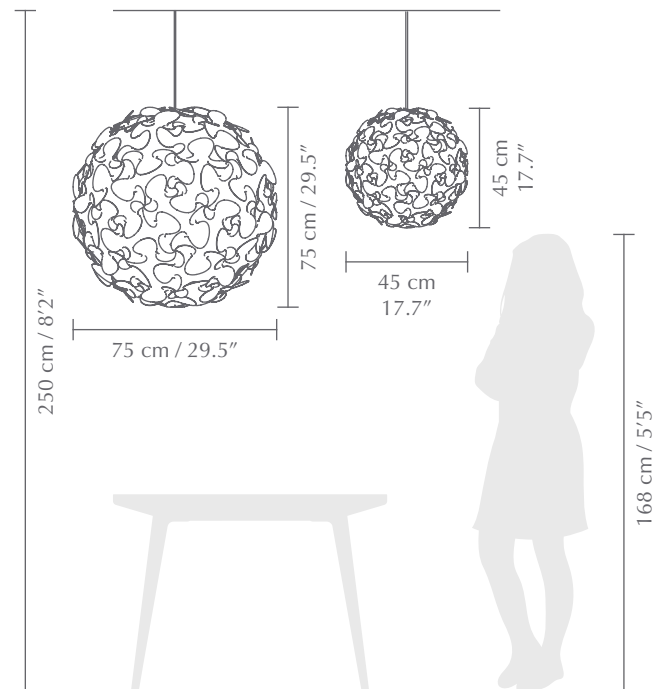

Find more info on our website umage.com

 Pendant lampshade
Compatible with E26 / E27

 Durable

 **DIMENSIONS**
Medium: Ø: 45 cm / 17.7" H: 45 cm / 17.7"
X-large: Ø: 75 cm / 29.5" H: 75 cm / 29.5"

 **MATERIAL**
Polypropylene

 **WEIGHT INCL. PACKAGING**
Medium: 830 g / 1.8 lb
X-large: 2.9 kg / 6.4"

 **LIGHT SOURCE**
E26 / E27 - max 15W LED (not included)

 **PACKAGING DIMENSIONS** (L x W x H)
Medium :16.7 x 21.6 x 5.2 cm / 6.6 x 8.5 x 2"
X-large: 27.5 x 35.5 x 7.3 cm / 10.8 x 13.9 x 2.9"

 **ASSEMBLY TIME**
20 min - video guide at umage.com

 **MEDIA KIT**
Photos, 3D models, 2D drawings
Download at umagepress.com

 **ORDERING INFORMATION**
Lora medium white #2064
Lora x-large white #2065

COLOUR VARIATIONS

white
(RAL: 9003)

RECOMMENDED ACCESSORIES

- Cord set
- Canopy
- Swag kit
- Cannonball
- Cannonball cluster 2
- Cannonball cluster 3
- Willow single (only medium)
- Willow double (only medium)
- Rosette
- Idea 6W 60 mm / 2.3" LED bulb
- Idea 6W 80 mm / 3.1" LED bulb
- Idea 2W 45 mm / 1.8" LED bulb
- Idea 7W 60 mm / 2.3" LED bulb
- Idea 7W 80 mm / 3.1" LED bulb
- Idea 13W 70 mm / 2.8" LED bulb