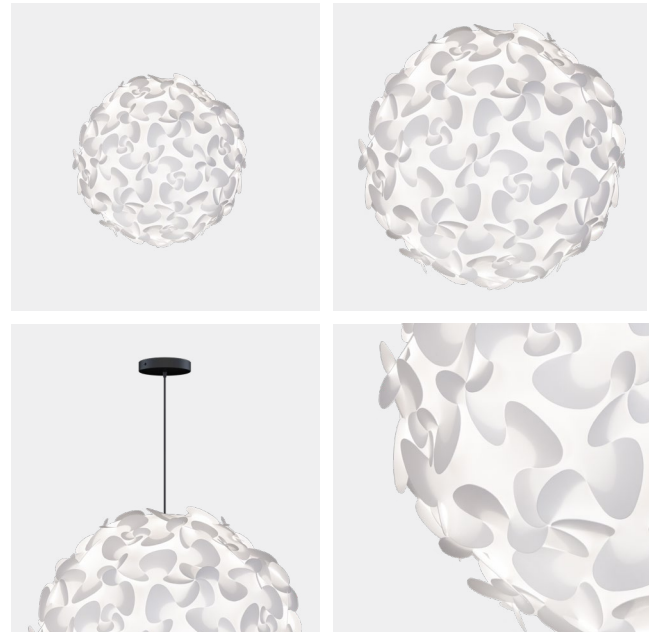

LORA

Designed by Lorenzo Radaelli

DISCOVER NEW SHAPES

If you are an explorer, Lora is the right shade for you. Explore the pattern and discover new shapes. Imagine flowers as this clever design leads your eyes around its round shape. Lora puzzles as you assemble its almost 65 identical pieces. Lora is designed by UIMAGE's external designer Lorenzo Radaelli.

Find more info on our website umage.com

 Pendant lampshade
Compatible with E26 / E27

 Durable

 **DIMENSIONS**
Medium: Ø: 45 cm / 17.7" H: 45 cm / 17.7"
X-large: Ø: 75 cm / 29.5" H: 75 cm / 29.5"

 **MATERIAL**
Polypropylene

 **WEIGHT INCL. PACKAGING**
Medium: 830 g / 1.8 lb
X-large: 2.9 kg / 6.4"

 **LIGHT SOURCE**
E26 / E27 - max 15W LED (not included)

 **PACKAGING DIMENSIONS** (L x W x H)
Medium :16.7 x 21.6 x 5.2 cm / 6.6 x 8.5 x 2"
X-large: 27.5 x 35.5 x 7.3 cm / 10.8 x 13.9 x 2.9"

white
(RAL: 9003)

RECOMMENDED ACCESSORIES

- Cord set
- Canopy
- Swag kit
- Cannonball
- Cannonball cluster 2
- Cannonball cluster 3
- Willow single (only medium)
- Willow double (only medium)
- Rosette
- Idea 6W 60 mm / 2.3" LED bulb
- Idea 6W 80 mm / 3.1" LED bulb
- Idea 2W 45 mm / 1.8" LED bulb
- Idea 7W 60 mm / 2.3" LED bulb
- Idea 7W 80 mm / 3.1" LED bulb
- Idea 13W 70 mm / 2.8" LED bulb