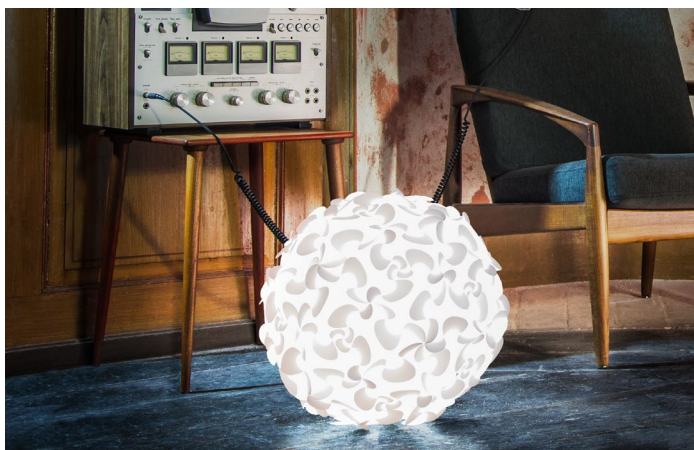

LORA

Designed by Lorenzo Radaelli

DISCOVER NEW SHAPES

If you are an explorer, Lora is the right shade for you. Explore the pattern and discover new shapes. Imagine flowers as this clever design leads your eyes around its round shape. Lora puzzles as you assemble its almost 65 identical pieces. Lora is designed by UIMAGE's external designer Lorenzo Radaelli.

Find more info on our website umage.com

 Pendant lampshade
Compatible with E26 / E27

 Durable

 **DIMENSIONS**
Medium: Ø: 45 cm / 17.7" H: 45 cm / 17.7"
X-large: Ø: 75 cm / 29.5" H: 75 cm / 29.5"

 **MATERIAL**
Polypropylene

white
(RAL: 9003)

RECOMMENDED ACCESSORIES

- Cord set
- Canopy
- Swag kit
- Cannonball
- Cannonball cluster 2
- Cannonball cluster 3
- Willow single (only medium)
- Willow double (only medium)
- Rosette
- Idea 6W 60 mm / 2.3" LED bulb
- Idea 6W 80 mm / 3.1" LED bulb
- Idea 2W 45 mm / 1.8" LED bulb
- Idea 7W 60 mm / 2.3" LED bulb
- Idea 7W 80 mm / 3.1" LED bulb
- Idea 13W 70 mm / 2.8" LED bulb