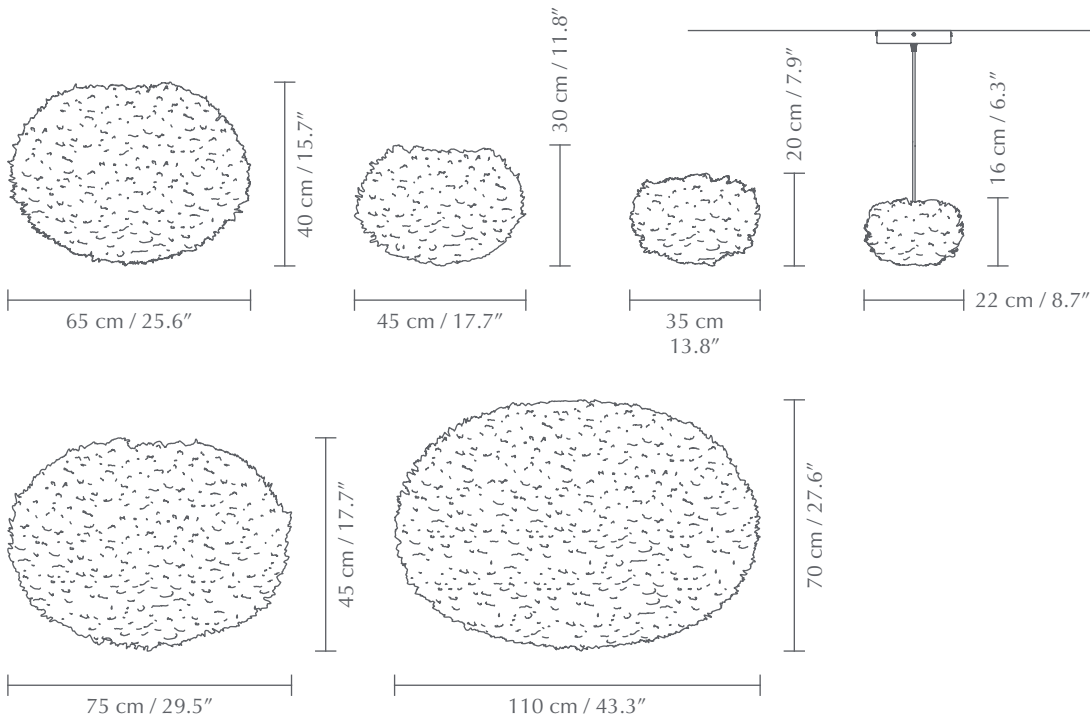

EOS

Designed by Søren Ravn Christensen

The specifications and dimensions are subject to change without notice. Document date: 30-11-2020 | info@umage.com | umage.com
Kongens Nytorv 15, DK-1050 Copenhagen K | +45 31 39 31 31 (tel) & 185 Wythe Ave 2FL, Brooklyn, NY 11249 | +1 646-790-7171 (tel)