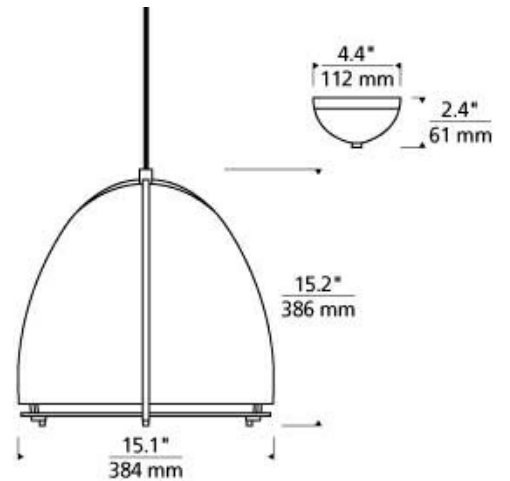

700 _____ PRVP _____

JOB NAME _____

NOTES _____

PARAVO PENDANT

SPECIFICATIONS

HARDWARE MATERIAL	Metal
SHADE MATERIAL	Fiberglass
NET WEIGHT	10.5 lbs
HEIGHT	15.2in
WIDTH	15.1in
LENGTH	15.1in
UP LIGHT / DOWN LIGHT / BOTH?	
WET LISTED	
DAMP LISTED	Yes
DRY LISTED	
MIN. HANGING HEIGHT	23.5in
MAX HANGING HEIGHT	161.6in
TOTAL CORD LENGTH	144in
TOTAL STEM LENGTH	
STEM QTY	
SLOPED CEILING ADAPTABLE?	
GENERAL LISTING	
INCLUDES	