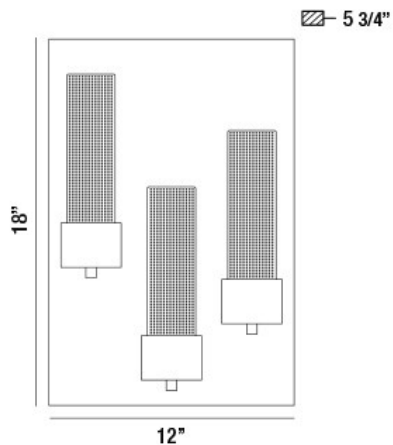

SOLATO, LED OUTDOOR WALL SCONCE

PRODUCT DETAILS

No.	:	33690-018
Product Color	:	BLACK
Shade / Accent Colour	:	SEEDED GLASS
Width	:	12"
Height	:	18"
Ext	:	5.75"
Weight	:	14.3lbs

LIGHT SOURCE DETAILS

Light Source Type	:	INTEGRATED LED
Input Voltage	:	120V
Bulb Voltage	:	120V
Socket Type	:	LED
Total Wattage	:	13.5W
Total Lumen	:	1200lm
Kelvin	:	3000K
CRI	:	90+
Dimmable	:	Yes

Options Available

ITEM NO.	FINISH	SHADE
33690-018	BLACK	SEEDED GLASS

TECHNICAL DETAILS

Canopy / Backplate Length	:	18"
Canopy / Backplate Height	:	0.75"
Canopy / Backplate Width	:	12"
Driver	:	ZEGA
IP Rating	:	54
Location	:	WET
Approval	:	
Title 24	:	Yes