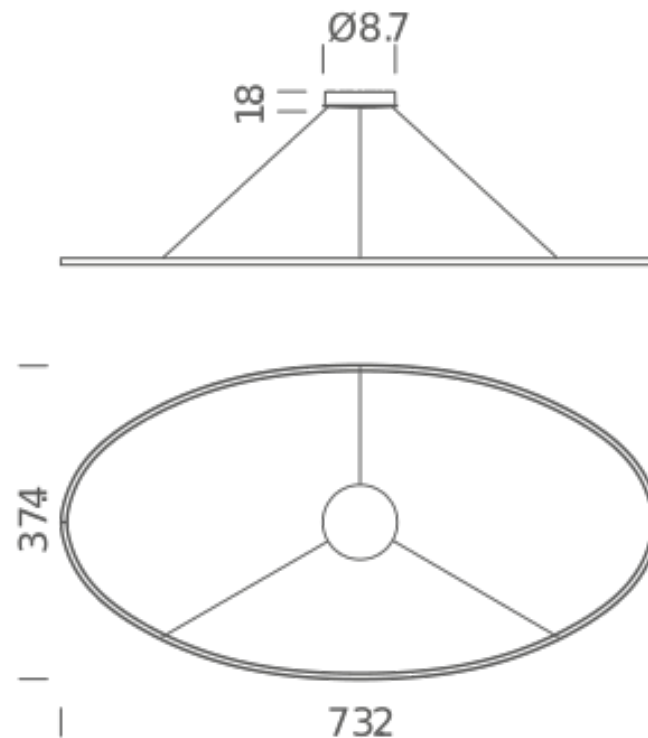

DOWNLIGHT | 3000K

LAMPING

Source	linear LED
Total power	85W
Emission	diffused
Switching	dimmable 1-10V
Tension	120V
Color temperature	3000K
Luminous flux	4425lm (luminous output)
Typ cri	85
Energy class	A+
Ip class	20
Dimensions	73.2 x 37.4
Materials	Aluminum + PC
Notes	adjustable cable length 8.2' max, DALI version on request

Codes

ELP LWW 59
ELP LNW 59
ELP LOW 59

Structure

white
black
gold painted

PACKAGE

Package 01

Dimension: 5.5 x 39.8 x 79.1 inches / Gross weight: 16.5 lbs

Certificazioni

Codes

ELP LW2 58
ELP LN2 58
ELP LO2 58

Structure

white
black
gold painted

PACKAGE

Package 01

Dimension: 5.5 x 39.8 x 79.1 inches / Gross weight: 16.5 lbs

Certificazioni

Codes

ELP LWW 58
ELP LNW 58
ELP LOW 58

Structure

white
black
gold painted

PACKAGE

Package 01

Dimension: 5.5 x 39.8 x 79.1 inches / Gross weight: 16.5 lbs

Certificazioni