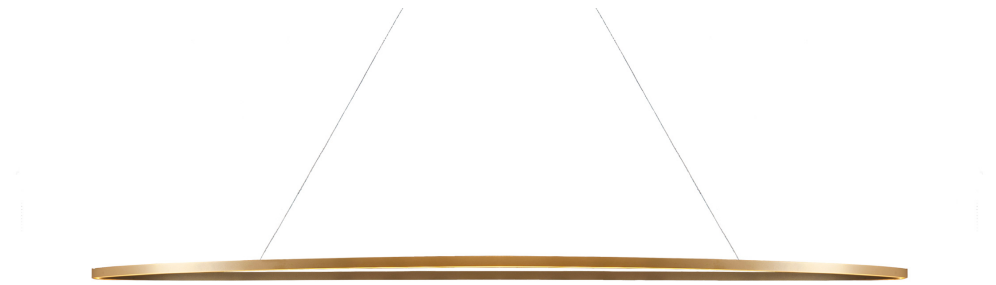

ELLISSE PENDANT MEGA

Federico Palazzari

New oversized LED pendant provides diffused orientable uplight or downlight. Made from extruded aluminum in different finishes: matt lacquered white, black or gold. Equipped with an opal diffuser. The lamps are made using a proprietary extrusion coupling technology.

DOWNLIGHT | 2700K

LAMPING

Source	linear LED
Total power	85W
Emission	diffused
Switching	dimnable 1-10V
Tension	120V
Color temperature	2700K
Luminous flux	4425lm (luminous output)
Typ cri	85
Energy class	A+
Ip class	20
Dimensions	73.2 x 37.4
Materials	Aluminum + PC
Notes	adjustable cable length 8.2' max, DALI version on request

Codes

ELP LW2 59
ELP LN2 59
ELP LO2 59

Structure

white
black
gold painted

PACKAGE

Package 01

Dimension: 5.5 x 39.8 x 79.1 inches / Gross weight: 16.5 lbs

Certificazioni