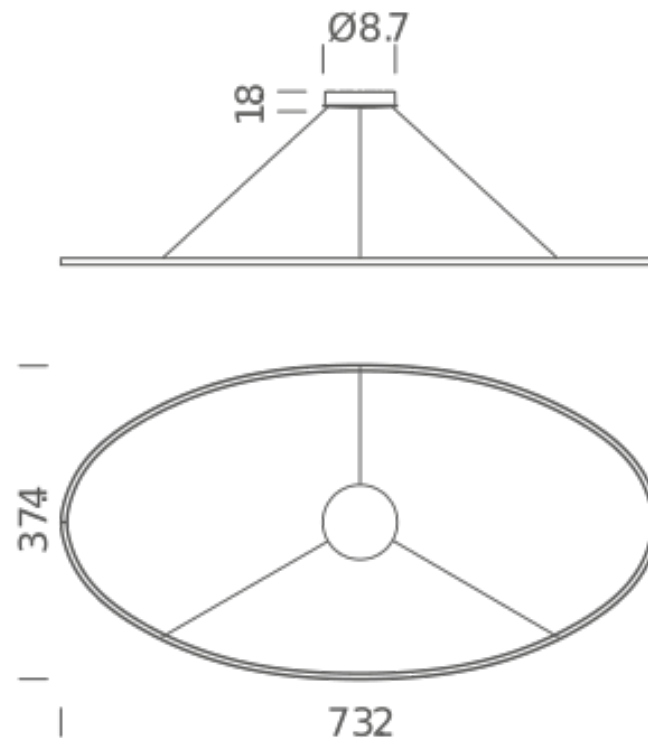

DOWNLIGHT | 2700K

LAMPING

Source	linear LED
Total power	85W
Emission	diffused
Switching	dimnable 1-10V
Tension	120V
Color temperature	2700K
Luminous flux	4425lm (luminous output)
Typ cri	85
Energy class	A+
Ip class	20
Dimensions	73.2 x 37.4
Materials	Aluminum + PC
Notes	adjustable cable length 8.2' max, DALI version on request

Codes

ELP LW2 59
ELP LN2 59
ELP LO2 59

Structure

white
black
gold painted

PACKAGE

Package 01

Dimension: 5.5 x 39.8 x 79.1 inches / Gross weight: 16.5 lbs

Certificazioni

DOWNLIGHT | 3000K

LAMPING

Source	linear LED
Total power	85W
Emission	diffused
Switching	dimmable 1-10V
Tension	120V
Color temperature	3000K
Luminous flux	4425lm (luminous output)
Typ cri	85
Energy class	A+
Ip class	20
Dimensions	73.2 x 37.4
Materials	Aluminum + PC
Notes	adjustable cable length 8.2' max, DALI version on request

Codes

ELP LWW 59
ELP LNW 59
ELP LOW 59

Structure

white
black
gold painted

PACKAGE

Package 01

Dimension: 5.5 x 39.8 x 79.1 inches / Gross weight: 16.5 lbs

Certificazioni