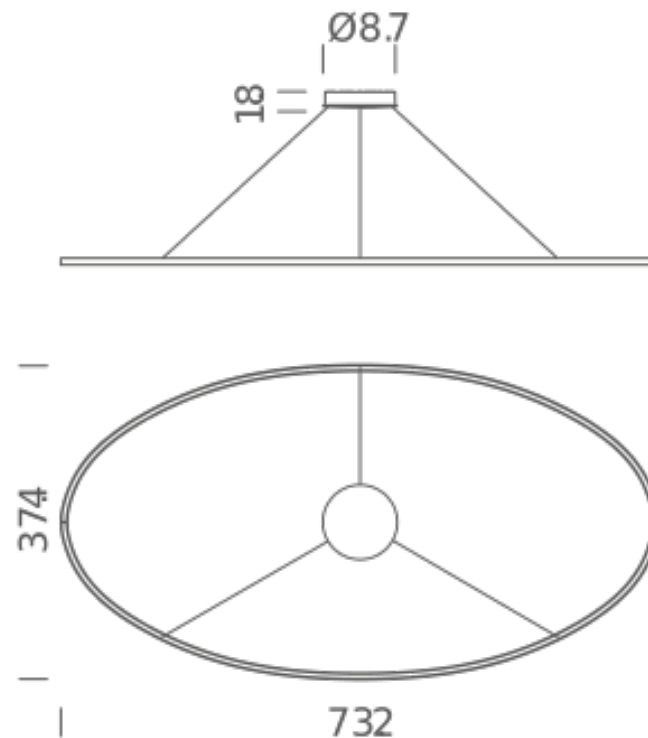

UPLIGHT | 2700K

LAMPING

Source	linear LED
Total power	85W
Emission	diffused
Switching	dimmable 1-10V
Tension	120V
Color temperature	2700K
Luminous flux	4425lm (luminous output)
Typ cri	85
Energy class	A+
Ip class	20
Dimensions	73.2 x 37.4
Materials	Aluminum + PC
Notes	adjustable cable length 8.2' max, DALI version on request

Codes

ELP LW2 58
ELP LN2 58
ELP LO2 58

Structure

white
black
gold painted

PACKAGE

Package 01

Dimension: 5.5 x 39.8 x 79.1 inches / Gross weight: 16.5 lbs

Certificazioni

UPLIGHT | 3000K

LAMPING

Source	linear LED
Total power	85W
Emission	diffused
Switching	dimmable 1-10V
Tension	120V
Color temperature	3000K
Luminous flux	4425lm (luminous output)
Typ cri	85
Energy class	A+
Ip class	20
Dimensions	73.2 x 37.4
Materials	Aluminum + PC
Notes	adjustable cable length 8.2' max, DALI version on request

Codes

ELP LWW 58
ELP LNW 58
ELP LOW 58

Structure

white
black
gold painted

PACKAGE

Package 01

Dimension: 5.5 x 39.8 x 79.1 inches / Gross weight: 16.5 lbs

Certificazioni