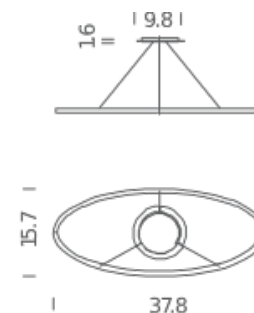

Certificazioni

DOWNLIGHT 3000K

LAMPING

Source	linear LED
Total power	54W
Emission	diffused orientable
Switching	dimnable 1-10V
Tension	120V
Color temperature	3000K
Luminous flux	1780lm (luminous output)
Typ cri	85
Energy class	A+
Ip class	20
Dimensions	37.8 x 15.7 x 0.8
Materials	Aluminum + PC
Notes	adjustable cable length 8.2' max, DALI version on request

Codes

ELP LWW 52
ELP LNW 52
ELP LOW 52
ELP LLW 52

Structure

white
black
gold painted
polished aluminum

PACKAGE

Package 01 Dimension: 31.5 x 59.1 x 5.9 inches / Gross weight: 16.5 lbs

Certificazioni

UPLIGHT 2700K

LAMPING

Source	linear LED
Total power	54W
Emission	diffused orientable
Switching	dimnable 1-10V
Tension	120V
Color temperature	2700K
Luminous flux	1780lm (luminous output)
Typ cri	85
Energy class	A+
Ip class	20
Dimensions	37.8 x 15.7 x 0.8
Materials	Aluminum + PC
Notes	adjustable cable length 8.2' max, DALI version on request

Codes

ELP LW2 51
ELP LN2 51
ELP LO2 51
ELP LL2 51
ELP LGW 51

Structure

white
black
gold painted
polished aluminum
gold polished anodized

PACKAGE

Package 01 Dimension: 31.5 x 59.1 x 5.9 inches / Gross weight: 16.5 lbs