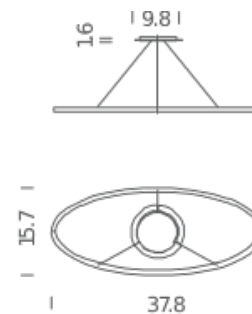

LAMPING

Source	linear LED
Total power	54W
Emission	diffused orientable
Switching	dimnable 1-10V
Tension	120V
Color temperature	2700K
Luminous flux	1780lm (luminous output)
Typ cri	85
Energy class	A+
Ip class	20
Dimensions	37.8 x 15.7 x 0.8
Materials	Aluminum + PC
Notes	adjustable cable length 8.2' max, DALI version on request

Codes

ELP LW2 51
ELP LN2 51
ELP LO2 51
ELP LL2 51
ELP LGW 51

Structure

white
black
gold painted
polished aluminum
gold polished anodized

PACKAGE

Package 01 Dimension: 31.5 x 59.1 x 5.9 inches / Gross weight: 16.5 lbs

Certificazioni

UPLIGHT 3000K

LAMPING

Source	linear LED
Total power	54W
Emission	diffused orientable
Switching	dimnable 1-10V
Tension	120V
Color temperature	3000K
Luminous flux	1780lm (luminous output)
Typ cri	85
Energy class	A+
Ip class	20
Dimensions	37.8 x 15.7 x 0.8
Materials	Aluminum + PC
Notes	adjustable cable length 8.2' max, DALI version on request

Codes

ELP LWW 51
ELP LNW 51
ELP LOW 51
ELP LLW 51

Structure

white
black
gold painted
polished aluminum

PACKAGE

Package 01 Dimension: 31.5 x 59.1 x 5.9 inches / Gross weight: 16.5 lbs

Certificazioni