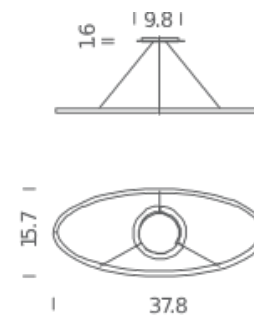

DOWNLIGHT 2700K

LAMPING

Source	linear LED
Total power	54W
Emission	diffused orientable
Switching	dimnable 1-10V
Tension	120V
Color temperature	2700K
Luminous flux	1780lm (luminous output)
Typ cri	85
Energy class	A+
Ip class	20
Dimensions	37.8 x 15.7 x 0.8
Materials	Aluminum + PC
Notes	adjustable cable length 8.2' max, DALI version on request

Codes

ELP LW2 52
ELP LN2 52
ELP LO2 52
ELP LL2 52
ELP LGW 52

Structure

white
black
gold painted
polished aluminum
gold polished anodized

PACKAGE

Package 01 Dimension: 31.5 x 59.1 x 5.9 inches / Gross weight: 16.5 lbs

Certificazioni

DOWNLIGHT 3000K

LAMPING

Source	linear LED
Total power	54W
Emission	diffused orientable
Switching	dimnable 1-10V
Tension	120V
Color temperature	3000K
Luminous flux	1780lm (luminous output)
Typ cri	85
Energy class	A+
Ip class	20
Dimensions	37.8 x 15.7 x 0.8
Materials	Aluminum + PC
Notes	adjustable cable length 8.2' max, DALI version on request

Codes

ELP LWW 52
ELP LNW 52
ELP LOW 52
ELP LLW 52

Structure

white
black
gold painted
polished aluminum

PACKAGE

Package 01 Dimension: 31.5 x 59.1 x 5.9 inches / Gross weight: 16.5 lbs

Certificazioni

UPLIGHT 2700K