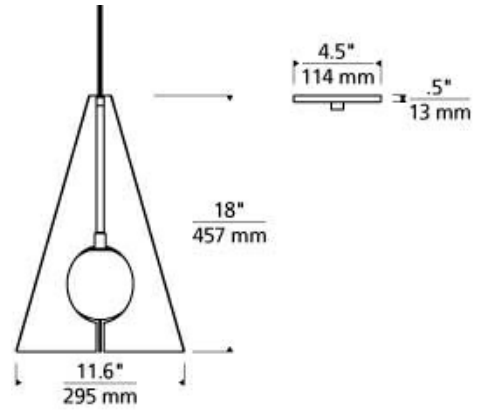

700 _____ OBLP _____

JOB NAME _____

NOTES _____

ORBEL PYRAMID PENDANT

SPECIFICATIONS

HARDWARE MATERIAL	Metal
SHADE MATERIAL	Glass
NET WEIGHT	5 lbs
HEIGHT	18in
WIDTH	11.6in
LENGTH	11.6in
UP LIGHT / DOWN LIGHT / BOTH?	
WET LISTED	
DAMP LISTED	Yes
DRY LISTED	
MIN. HANGING HEIGHT	24.5in
MAX HANGING HEIGHT	90.5in
TOTAL CORD LENGTH	72in
TOTAL STEM LENGTH	
STEM QTY	
SLOPED CEILING ADAPTABLE?	
GENERAL LISTING	
INCLUDES	