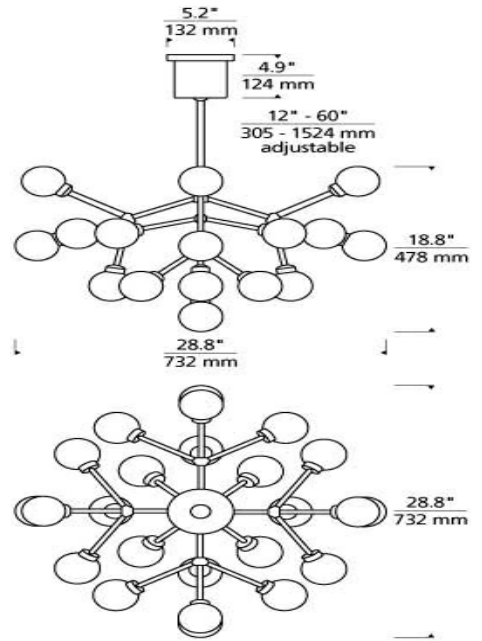

White/Matte Black

LAMPING

Includes (25) 2.6 watt, 67 delivered lumen (1675 total delivered lumens), 2700K LED modules. Fixture provided with 36 inches of variable rigid stems (includes (1) 12 inch & two 24 inch) in coordinating finish. Dimmable with most LED compatible ELV dimmers. Can be installed on a sloped ceiling up to 35°.

NOTES _____

MARA CHANDELIER

SPECIFICATIONS

HARDWARE MATERIAL	Metal
SHADE MATERIAL	Glass
NET WEIGHT	12 lbs
HEIGHT	18.8in
WIDTH	28.8in
LENGTH	28.8in
UP LIGHT / DOWN LIGHT / BOTH?	
WET LISTED	
DAMP LISTED	Yes
DRY LISTED	
MIN. HANGING HEIGHT	35.7in
MAX HANGING HEIGHT	83.7in
TOTAL CORD LENGTH	
TOTAL STEM LENGTH	Up to 60in
STEM QTY	3
SLOPED CEILING ADAPTABLE?	
GENERAL LISTING	
INCLUDES	