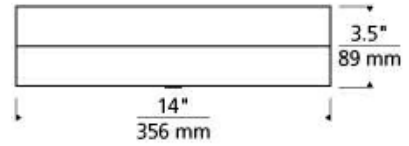

LOOM 14 FLUSH SQUARE

SPECIFICATIONS

HARDWARE MATERIAL	Metal
SHADE MATERIAL	Steel
NET WEIGHT	10 lbs
HEIGHT	3.5in
WIDTH	14in
LENGTH	14in
UP LIGHT / DOWN LIGHT / BOTH?	
WET LISTED	
DAMP LISTED	Yes
DRY LISTED	
WALL / CEILING MOUNT	
GENERAL LISTING	
INCLUDES	