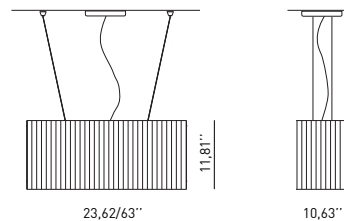

PLISSÉ

design Inga Sempé

**LUCE
PLAN**

- Type:** Suspension
- Light source:** 7x max 50W T4 Xelogen Candelabra base
7 x max 40W G16.5 Candelabra base
7 x max 40W B10 Candelabra base
- Product use:** Indoor
- Materials:** Stainless steel structure, lampshade in technical aluminium material and polyester.
- Colors:** Structure in polished
Shade in white or black
- Description:** Adjustable width suspension lamp. Double pantograph system allows easy extension of beam from a minimum of 60 cm to a maximum of 160 cm. Stylish pleated shade easily adapts to variations in volume.
- Certifications:** 
- Awards:** Design - Plus Light+Building/Frankfurt, 2008

Reference code: Shade

1D6200000519	white
1D6200000501	black
Replacement shade	
9D6210600500	white
9D6210600501	black

D62

weight 10.14 lb - canopy 6.3"x 3.62", h. 0.78"