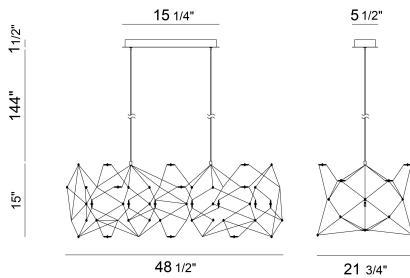

### PRODUCT DETAILS

No.	:	38037-016
Product Color	:	DARK CHROME (PLATED)
Product Material	:	METAL
Shade / Accent Material	:	~
Length	:	48"
Width	:	21.75"
Height	:	15.75"
Overall Height	:	88"
Weight	:	7.8lbs

### TECHNICAL DETAILS

Hanging Support Type	:	WIRE
Canopy / Backplate Length	:	15.25"
Canopy / Backplate Height	:	1.5"
Canopy / Backplate Width	:	5.5"
Location	:	DRY
Approval	:	
Title 24	:	Yes