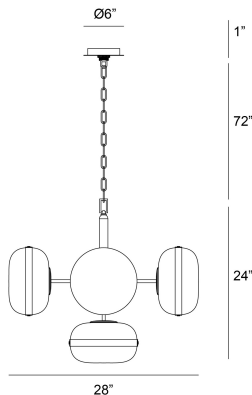

### PRODUCT DETAILS

No.	:	38129-018
Product Color	:	ANCIENT BRASS
Product Material	:	METAL
Shade / Accent Colour	:	CHAMPAGNE
Shade / Accent Material	:	GLASS
Diameter	:	28"
Height	:	24"
Overall Height	:	96"
Weight	:	3lbs

### TECHNICAL DETAILS

Hanging Support Type	:	CHAIN
Hanging Support Length	:	72"
Canopy / Backplate Height	:	1"
Canopy / Backplate Dia.	:	5.75"
Location	:	DRY
Approval	:	