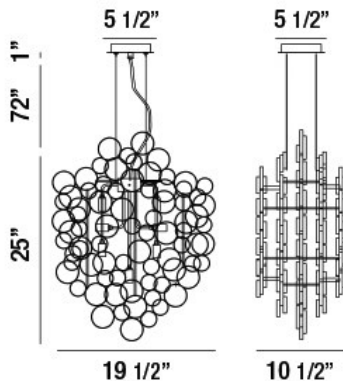

TRENTO, 20" OVAL CHANDELIER

PRODUCT DETAILS

No.	:	34030-011
Product Color	:	CHAMPAGNE SILVER
Product Material	:	METAL
Shade / Accent Colour	:	CLEAR
Shade / Accent Material	:	HAND PRESSED GLASS
Length	:	19.5"
Width	:	10.5"
Height	:	25"
Overall Height	:	98"
Weight	:	30.8lbs

LIGHT SOURCE DETAILS

Number of Bulbs	:	7
Light Source	:	Halogen
Light Source Type	:	G9
Input Voltage	:	120V
Bulb Voltage	:	120V
Socket Type	:	G9
Wattage	:	40W
Total Wattage	:	280W
Bulb Included	:	Yes
Dimmable	:	Yes

Options Available

ITEM NO.	FINISH	SHADE
34030-011	CHAMPAGNE SILVER	CLEAR

TECHNICAL DETAILS

Hanging Support Type	:	AIRCRAFT CABLE
Hanging Support Length	:	72"
Canopy / Backplate Length	:	5.5"
Canopy / Backplate Height	:	1"
Canopy / Backplate Width	:	5.5"
Location	:	DRY
Approval	:	