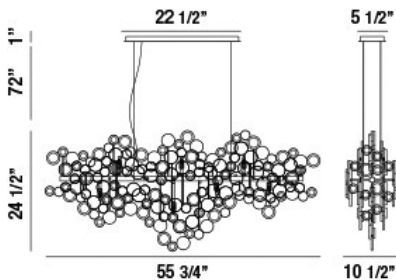

TRENTO, 56" LINEAR CHANDELIER

PRODUCT DETAILS

No.	:	34032-015
Product Color	:	CHAMPAGNE SILVER
Product Material	:	METAL
Shade / Accent Colour	:	CLEAR
Shade / Accent Material	:	HAND PRESSED GLASS
Length	:	55.75"
Width	:	10.5"
Height	:	24.5"
Overall Height	:	97.5"
Weight	:	56lbs

Options Available

ITEM NO.	FINISH	SHADE
34032-015	CHAMPAGNE SILVER	CLEAR

TECHNICAL DETAILS

Hanging Support Type	:	AIRCRAFT CABLE
Hanging Support Length	:	72"
Canopy / Backplate Length	:	22.5"
Canopy / Backplate Height	:	1"
Canopy / Backplate Width	:	5.5"
Location	:	DRY
Approval	:	