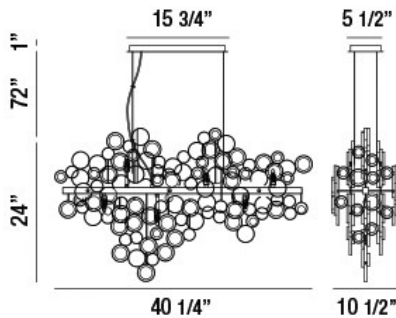

TRENTO, 40" LINEAR CHANDELIER

PRODUCT DETAILS

No.	:	34031-018
Product Color	:	CHAMPAGNE SILVER
Product Material	:	METAL
Shade / Accent Colour	:	CLEAR
Shade / Accent Material	:	HAND PRESSED GLASS
Length	:	40.25"
Width	:	10.5"
Height	:	24"
Overall Height	:	97"
Weight	:	38lbs

Options Available

ITEM NO.	FINISH	SHADE
34031-018	CHAMPAGNE SILVER	CLEAR

TECHNICAL DETAILS

Hanging Support Type	:	AIRCRAFT CABLE
Hanging Support Length	:	72"
Canopy / Backplate Length	:	15.75"
Canopy / Backplate Height	:	1"
Canopy / Backplate Width	:	5.5"
Location	:	DRY
Approval	:	