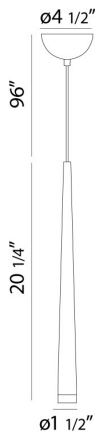

TASSONE, 5" PENDANT

Options Available

ITEM NO.	FINISH	SHADE
28232-018	CHROME	FROSTED
28232-025	SATIN NICKEL	FROSTED
28232-032	BLACK	FROSTED
28232-049	WHITE	FROSTED

PRODUCT DETAILS

No.	:	28232-018
Product Color	:	CHROME
Product Material	:	METAL
Shade / Accent Colour	:	FROSTED
Shade / Accent Material	:	ACRYLIC
Diameter	:	1.5"
Height	:	20.25"
Overall Height	:	116.25"
Weight	:	1.9lbs

LIGHT SOURCE DETAILS

Light Source Type	:	INTEGRATED LED
Input Voltage	:	120V
Bulb Voltage	:	120V
Socket Type	:	LED
Total Wattage	:	5W
Total Lumen	:	430lm
Kelvin	:	3000K
CRI	:	80+
Dimmable	:	Yes

TECHNICAL DETAILS

Light Direction	:	Down
Hanging Support Type	:	WIRE
Hanging Support Length	:	96"
Canopy / Backplate Height	:	2"
Canopy / Backplate Dia.	:	4.5"
Adjustable Lamp Head	:	No
Location	:	DRY
Approval	:	

PROJECT INFORMATION