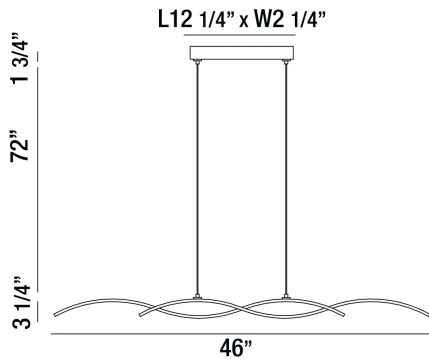

SLY, 46" LINEAR PENDANT

PRODUCT DETAILS

No.	:	30042-018
Product Color	:	SILVER
Product Material	:	METAL
Shade / Accent Colour	:	FROSTED
Shade / Accent Material	:	ACRYLIC
Length	:	46"
Width	:	4.25"
Height	:	3.25"
Overall Height	:	77"
Weight	:	1.9lbs

LIGHT SOURCE DETAILS

Light Source Type	:	INTEGRATED LED
Input Voltage	:	120V
Bulb Voltage	:	120V
Socket Type	:	LED
Total Wattage	:	24W
Total Lumen	:	1300lm
Kelvin	:	3000K
CRI	:	90+
Dimmable	:	Yes

Options Available

ITEM NO.	FINISH	SHADE
30042-018	SILVER	FROSTED

TECHNICAL DETAILS

Hanging Support Type	:	AIRCRAFT CABLE
Hanging Support Length	:	72"
Canopy / Backplate Length	:	12.25"
Canopy / Backplate Height	:	1.75"
Canopy / Backplate Width	:	2.25"
Location	:	DRY
Approval	:	