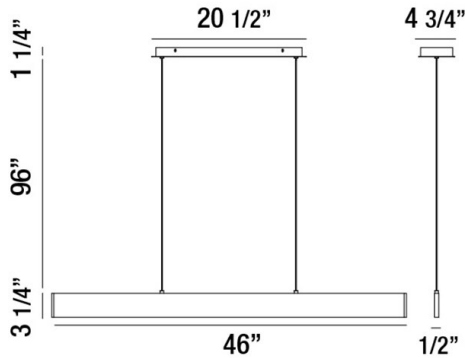

ROGERS, 46" LINEAR PENDANT

PRODUCT DETAILS

No.	:	31447-010
Product Color	:	WHITE
Product Material	:	METAL
Shade / Accent Colour	:	FROSTED
Shade / Accent Material	:	ACRYLIC
Length	:	46"
Width	:	0.5"
Height	:	3.25"
Overall Height	:	100.5"
Weight	:	12lbs

LIGHT SOURCE DETAILS

Number of Bulbs	:	0 / 1
Light Source	:	LED / LED
Light Source Type	:	INTEGRATED LED / INTEGRATED LED
Input Voltage	:	120 / 120V
Bulb Voltage	:	120 / 120V
Socket Type	:	/ LED
Wattage	:	28 / 28W
Total Wattage	:	28 / 28W
Total Lumen	:	1700 / 1700lm
Kelvin	:	3000 / 3000K
CRI	:	80+ / 80+
Bulb Included	:	Yes / Yes
Dimmable	:	Yes / Yes

Options Available

ITEM NO.	FINISH	SHADE
31447-010	WHITE	FROSTED

TECHNICAL DETAILS

Light Direction	:	Down
Hanging Support Type	:	AIRCRAFT CABLE
Hanging Support Length	:	96"
Canopy / Backplate Length	:	20.5"
Canopy / Backplate Height	:	1.25"
Canopy / Backplate Width	:	4.75"
Adjustable Lamp Head	:	No
Location	:	DRY
Approval	:	