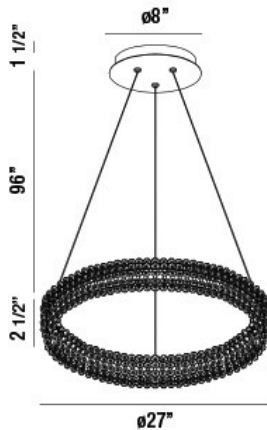

## SASSI, 27" ROUND CHANDELIER

### PRODUCT DETAILS

No.	:	34153-017
Product Color	:	CHROME
Product Material	:	METAL
Shade / Accent Colour	:	CLEAR
Shade / Accent Material	:	CRYSTAL
Diameter	:	27"
Height	:	2.5"
Overall Height	:	100"
Weight	:	14.8lbs

### TECHNICAL DETAILS

Hanging Support Type	:	AIRCRAFT CABLE
Hanging Support Length	:	96"
Canopy / Backplate Height	:	1.5"
Canopy / Backplate Dia.	:	8"
Location	:	DRY
Approval	:	