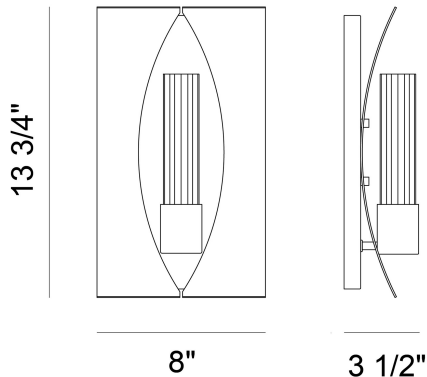

PENNINO, 1 LIGHT WALL SCONCE

PRODUCT DETAILS

No.	:	38161-018
Product Color	:	MATTE BLACK W/ GREY WOOD
Product Material	:	METAL
Shade / Accent Colour	:	GLASS
Shade / Accent Material	:	GLASS
Width	:	8"
Height	:	13.5"
Ext	:	3.5"
Weight	:	2.5lbs

Options Available

ITEM NO.	FINISH	SHADE
38161-018	MATTE BLACK W/ GREY WOOD	GLASS

TECHNICAL DETAILS

Canopy / Backplate Height	:	5"
Canopy / Backplate Width	:	13"
Location	:	DRY
Approval	:	
Title 24	:	Yes

PROJECT INFORMATION