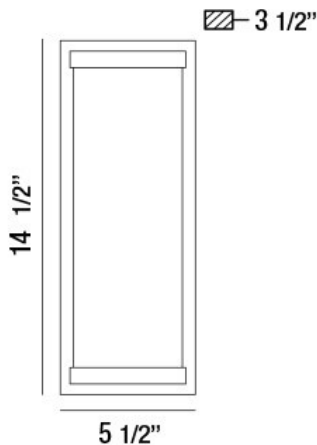

PARADISO, LARGE RECT OUTDOOR LED WALLMOUNT

PRODUCT DETAILS

No.	:	34138-014
Product Color	:	SATIN NICKEL
Shade / Accent Colour	:	CLEAR BUBBLE
Width	:	5.5"
Height	:	14.5"
Ext	:	3.5"
Weight	:	9.2lbs

LIGHT SOURCE DETAILS

Light Source Type	:	INTEGRATED LED
Input Voltage	:	120V
Bulb Voltage	:	120V
Socket Type	:	LED
Total Wattage	:	20W
Total Lumen	:	1200lm
Kelvin	:	3000K
CRI	:	90
Dimmable	:	Yes

Options Available

ITEM NO.	FINISH	SHADE
34138-014	SATIN NICKEL	CLEAR BUBBLE

TECHNICAL DETAILS

Canopy / Backplate Length	:	5.5"
Canopy / Backplate Height	:	1.25"
Canopy / Backplate Width	:	14.5"
Driver	:	EK-TOP
IP Rating	:	20
Location	:	DAMP
Approval	:	
Title 24	:	Yes

PROJECT INFORMATION