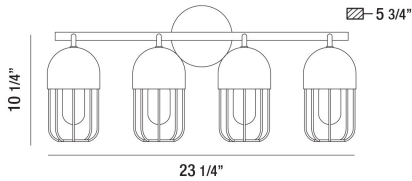

### PRODUCT DETAILS

No.	:	35962-014
Product Color	:	MATTE BLACK
Product Material	:	METAL
Shade / Accent Colour	:	GOLD
Shade / Accent Material	:	METAL
Width	:	23.25"
Height	:	10.25"
Ext	:	5.75"
Weight	:	5.5lbs

### TECHNICAL DETAILS

Canopy / Backplate Height	:	1"
Canopy / Backplate Dia.	:	4.75"
Mounting	:	Down
Location	:	DAMP
Approval	:	