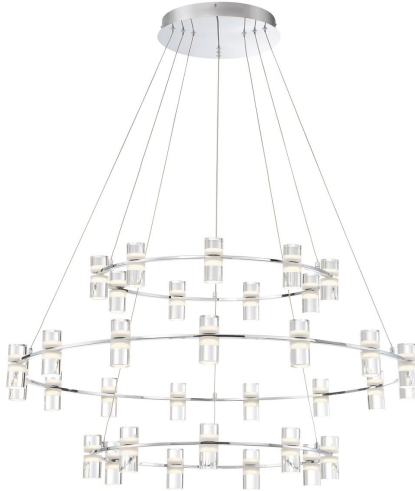

NETTO, 41" ROUND CHANDELIER

PRODUCT DETAILS

No.	:	33726-014
Product Color	:	CHROME
Product Material	:	METAL
Shade / Accent Colour	:	CLEAR
Shade / Accent Material	:	ACRYLIC
Diameter	:	40.5"
Height	:	4"
Overall Height	:	193.75"
Weight	:	22lbs

LIGHT SOURCE DETAILS

Light Source Type	:	INTEGRATED LED
Input Voltage	:	120V
Bulb Voltage	:	120V
Socket Type	:	LED
Total Wattage	:	132W
Total Lumen	:	9900lm
Kelvin	:	3000K
CRI	:	90+
Dimmable	:	Yes

Options Available

ITEM NO.	FINISH	SHADE
33726-014	CHROME	CLEAR

TECHNICAL DETAILS

Hanging Support Type	:	AIRCRAFT CABLE
Hanging Support Length	:	180"
Canopy / Backplate Height	:	1.75"
Canopy / Backplate Dia.	:	13"
Location	:	DRY
Approval	:	