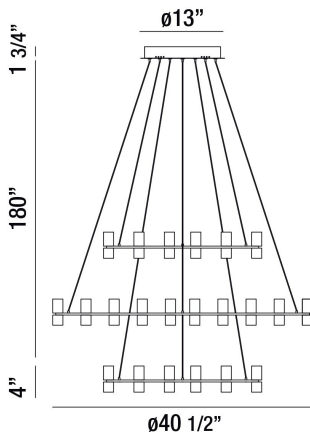

NETTO, 41" ROUND CHANDELIER

PRODUCT DETAILS

No.	:	33726-014
Product Color	:	CHROME
Product Material	:	METAL
Shade / Accent Colour	:	CLEAR
Shade / Accent Material	:	ACRYLIC
Diameter	:	40.5"
Height	:	4"
Overall Height	:	193.75"
Weight	:	22lbs

LIGHT SOURCE DETAILS

Light Source Type	:	INTEGRATED LED
Input Voltage	:	120V
Bulb Voltage	:	120V
Socket Type	:	LED
Total Wattage	:	132W
Total Lumen	:	9900lm
Kelvin	:	3000K
CRI	:	90+
Dimmable	:	Yes

Options Available

ITEM NO.	FINISH	SHADE
33726-014	CHROME	CLEAR

TECHNICAL DETAILS

Hanging Support Type	:	AIRCRAFT CABLE
Hanging Support Length	:	180"
Canopy / Backplate Height	:	1.75"
Canopy / Backplate Dia.	:	13"
Location	:	DRY
Approval	:	