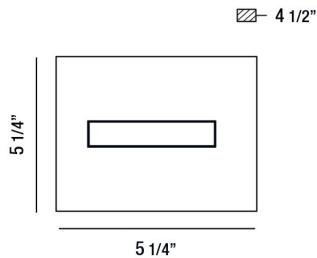

OLSON, 1 LIGHT LED WALL SCONCE

PRODUCT DETAILS

No.	:	28019-015
Product Color	:	CHROME
Product Material	:	METAL
Shade / Accent Colour	:	FROSTED
Shade / Accent Material	:	ACRYLIC
Width	:	5.25"
Height	:	5.25"
Ext	:	4.5"
Weight	:	1.2lbs

ITEM NO.	FINISH	SHADE
28019-015	CHROME	FROSTED
28019-029	BLACK	FROSTED

TECHNICAL DETAILS

Canopy / Backplate Length	:	5.1"
Canopy / Backplate Height	:	1.1"
Canopy / Backplate Width	:	4.5"
Adjustable Lamp Head	:	No
Location	:	DAMP
Approval	:	
Title 24	:	Yes
Beam Angle	:	120