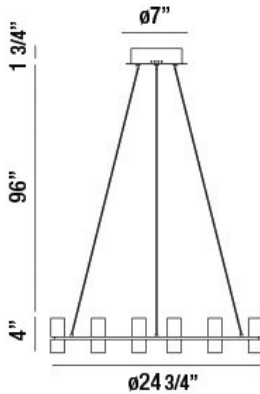

## NETTO, 25" ROUND CHANDELIER

### PRODUCT DETAILS

No.	:	33724-010
Product Color	:	CHROME
Product Material	:	METAL
Shade / Accent Colour	:	CLEAR
Shade / Accent Material	:	ACRYLIC
Diameter	:	24.75"
Height	:	4"
Overall Height	:	101.75"
Weight	:	6.3lbs

### TECHNICAL DETAILS

Hanging Support Type	:	AIRCRAFT CABLE
Hanging Support Length	:	96"
Canopy / Backplate Height	:	1.75"
Canopy / Backplate Dia.	:	7"
Location	:	DRY
Approval	:	