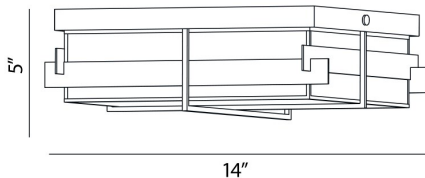

### PRODUCT DETAILS

No.	:	28055-013
Product Color	:	BRONZE
Shade / Accent Colour	:	GLASS
Length	:	14"
Width	:	14"
Height	:	5"
Weight	:	6.3lbs

### TECHNICAL DETAILS

Light Direction	:	Down
Canopy / Backplate Length	:	13"
Canopy / Backplate Width	:	13"
Adjustable Lamp Head	:	No
Location	:	WET
Approval	:	