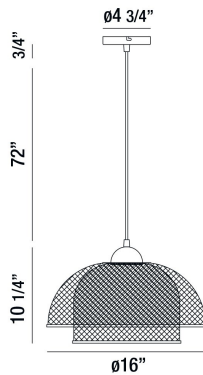

KENMORE, 16" ROUND PENDANT

PRODUCT DETAILS

No.	:	35945-017
Product Color	:	BLACK
Product Material	:	METAL
Shade / Accent Colour	:	BLACK/GOLD
Shade / Accent Material	:	METAL WIRE
Diameter	:	16"
Height	:	10.25"
Overall Height	:	83"
Weight	:	4.4lbs

ITEM NO.	FINISH	SHADE
35945-017	BLACK	BLACK/GOLD

TECHNICAL DETAILS

Hanging Support Type	:	WIRE
Hanging Support Length	:	72"
Canopy / Backplate Height	:	0.75"
Canopy / Backplate Dia.	:	4.75"
Location	:	DRY
Approval	:	