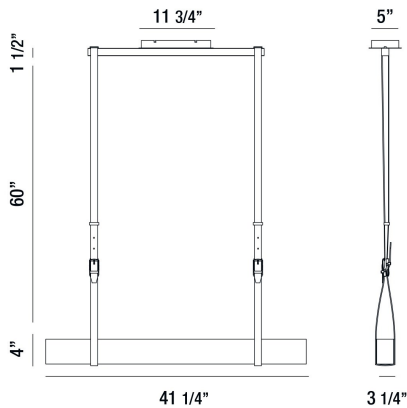

HARBOURVIEW, 41" LINEAR CHANDELIER

PRODUCT DETAILS

No.	:	35942-016
Product Color	:	ANTIQUÉ SILVER
Product Material	:	METAL
Length	:	41.25"
Width	:	3.25"
Height	:	4"
Overall Height	:	65.5"
Weight	:	14.4lbs

ITEM NO.	FINISH	SHADE
35942-016	ANTIQUÉ SILVER	

TECHNICAL DETAILS

Hanging Support Type	:	LEATHER
Hanging Support Length	:	60"
Canopy / Backplate Length	:	11.75"
Canopy / Backplate Height	:	1.5"
Canopy / Backplate Width	:	5"
Location	:	DRY
Approval	:	