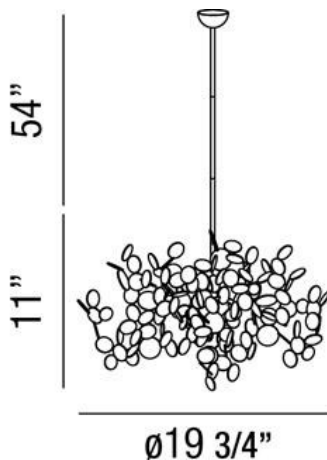

## DIVO, 20" ROUND PENDANT

### PRODUCT DETAILS

No.	:	25616-019
Product Color	:	POLISHED NICKEL
Product Material	:	METAL
Shade / Accent Colour	:	POLISHED NICKEL
Shade / Accent Material	:	METAL ACCENTS
Diameter	:	19.75"
Height	:	11"
Overall Height	:	65"
Weight	:	8.3lbs

### TECHNICAL DETAILS

Light Direction	:	Down
Hanging Support Type	:	ROD
Hanging Support Length	:	54"
Rods Included	:	6" +12" +18" +18"
Canopy / Backplate Height	:	2.5"
Canopy / Backplate Dia.	:	5"
Adjustable Lamp Head	:	No
Location	:	DRY
Approval	:	